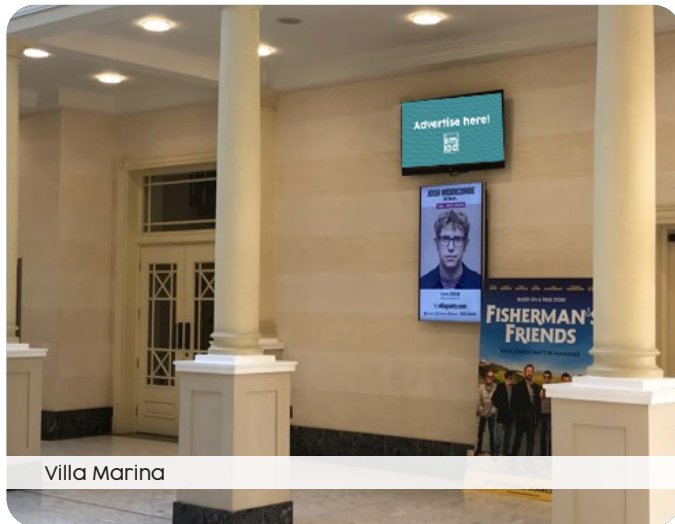

# Digital Screen Advertising

Our digital screens are positioned in high footfall areas at the Isle of Man Sea Terminal, Airport and the Villa Marina.

4 screens  
in  
3 locations

Sea Terminal

Villa Marina