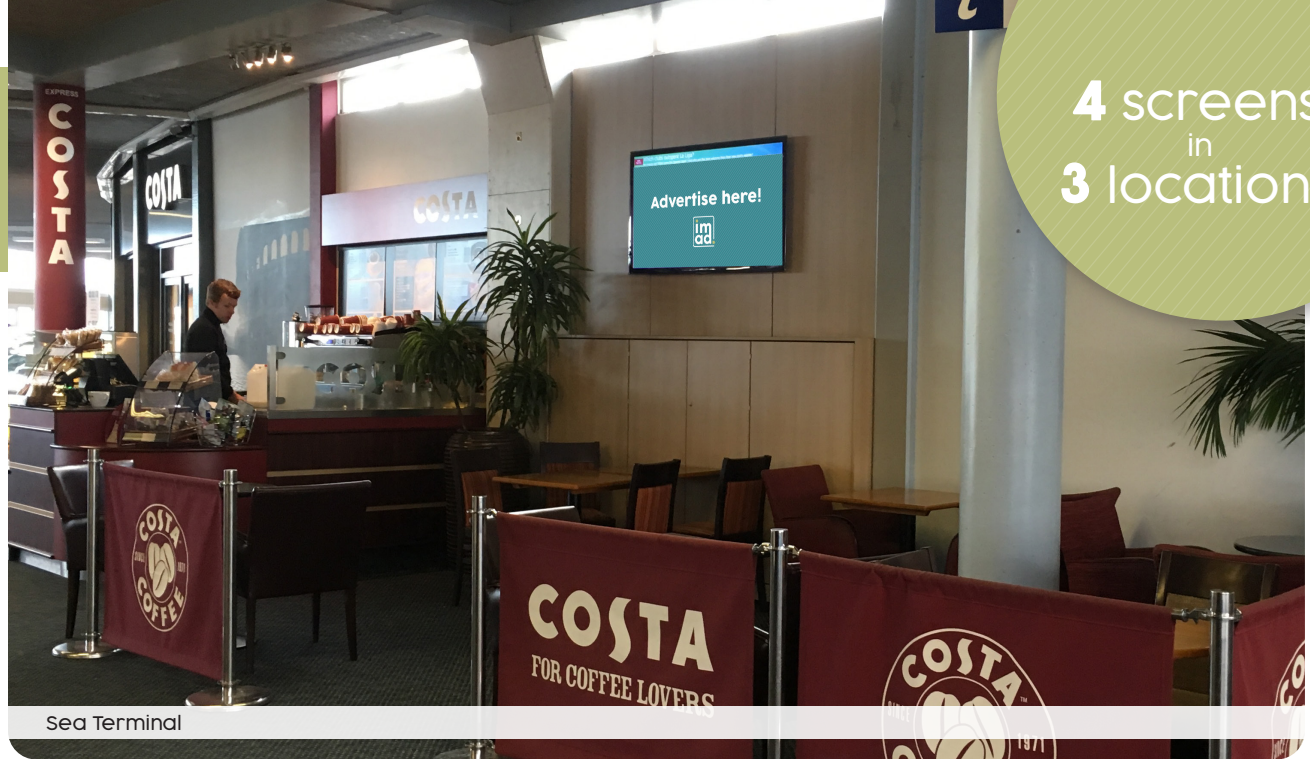

# Digital Screen Advertising

Our digital screens are positioned in high footfall areas at the Isle of Man Sea Terminal, Airport and the Villa Marina.

4 screens  
in  
3 locations

Sea Terminal

Villa Marina

Airport

More than  
one message?

Ask us about running multiple messages at the same time on our digital screens!

options	10 seconds	30 seconds
1 month	£200	£230
3 months	£600	£690
6 months	£1,150	£1,380
12 months	£2,200	£2,760