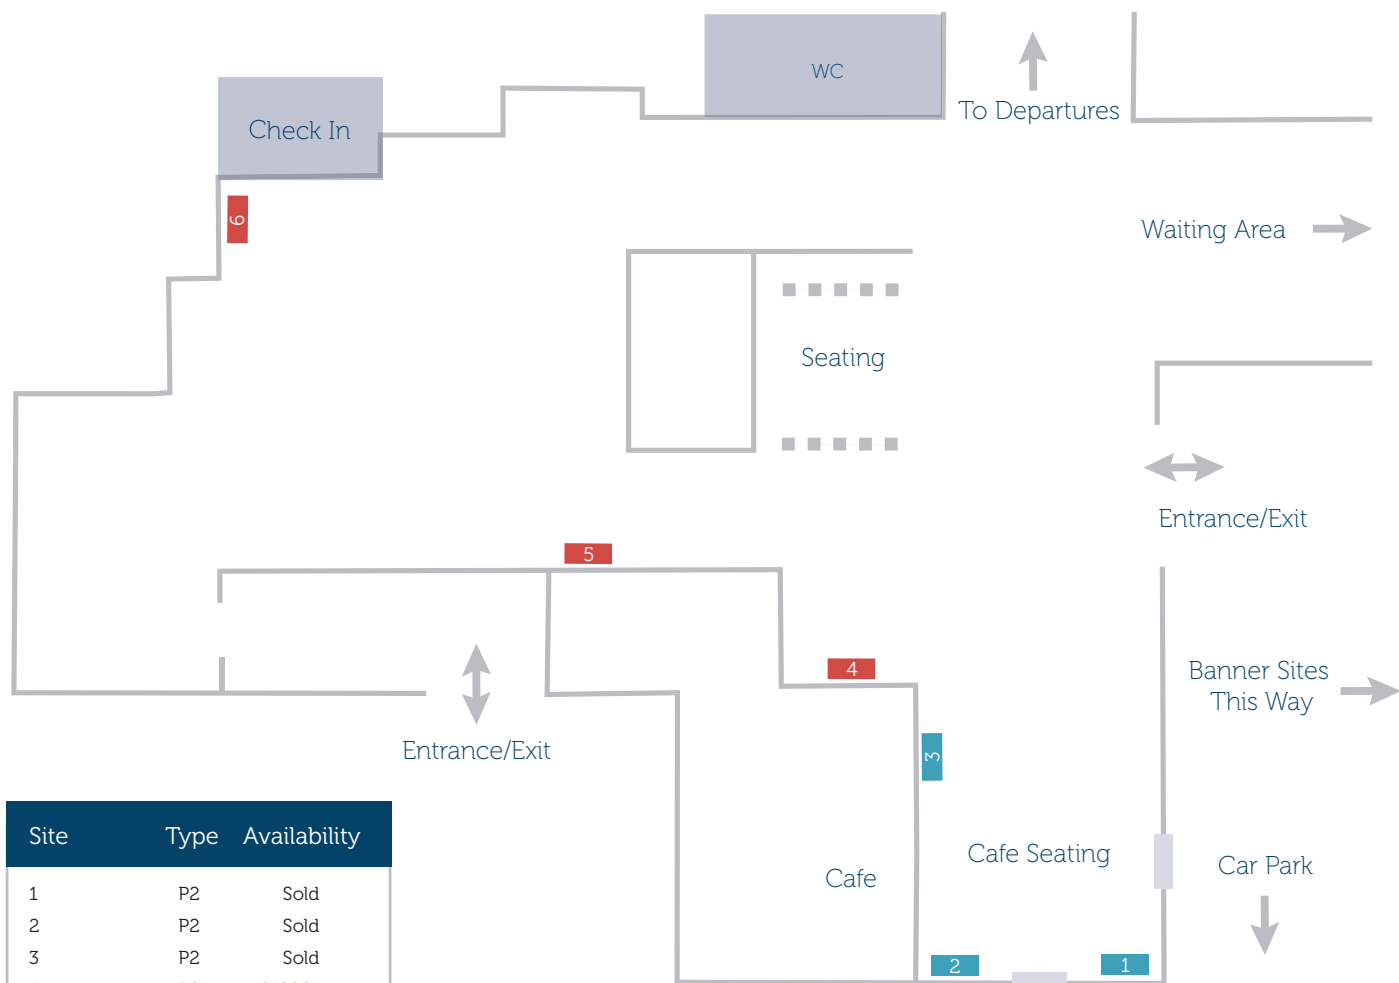

Passenger Terminal

Site	Type	Availability
1	P2	Sold
2	P2	Sold
3	P2	Sold
4	P2	£1200 pa
5	P2	£1200 pa
6	P2	£1200 pa
Exterior x 10	Banner	£POA

■ Sold
■ Available

Poster sizes (w x h)	
P2	656mm x 956mm
Banner	4000mm x 1000mm

Ask us
about
advertising
at Liverpool
Terminal

For further information and production specifications please contact us on **01624 620440** or hello@isleofmanadvertising.com

All prices quoted do not include VAT. E&OE. Issued 22/11/18