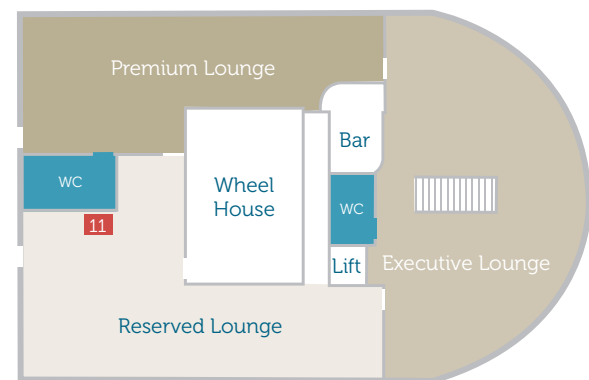

Both the Liverpool and Heysham Passenger Terminals offer interior static poster sites and exterior banner areas for advertising, all with flexible rental periods.

Manannan lower deck

Manannan upper deck

■ Sold
■ Available

Manannan Posters (w x h)

Site	Type	Availability
1	594 x 841	Sold
2	594 x 841	Sold
3	297 x 420	Sold
4	297 x 420	Sold
5	594 x 841	Sold
6	594 x 841	Sold
7	594 x 841	Sold
8	594 x 841	Sold
9	1457 x 557	£1,200ps
10	594 x 841	Sold
11	1457 x 557	£1200ps
12	297 x 420	£720ps
14	297 x 420	Sold
15	297 x 420	£720ps
16	297 x 420	Sold
17	1457 x 557	£720ps
WC	210 x 297	Sold

ps = per season

Manannan Lounges

Location	Availability
Executive Lounge	Sold
Premium Lounge	Sold

Ben-my-Chree Lounges

Location	Availability
Executive Lounge	Sold
Premium Lounge	Sold

Ben-my-Chree Posters (w x h)

Site	Type	Availability
1	P2	Sold
2	P2	Sold
3	P2	Sold
4	P2	£1200 pa
5	P2	£1200 pa
6	P2	£1200 pa
Exterior x 10	Banner	£POA

■ Sold
 ■ Available

Poster sizes (w x h)	
P2	656mm x 956mm
Banner	4000mm x 1000mm