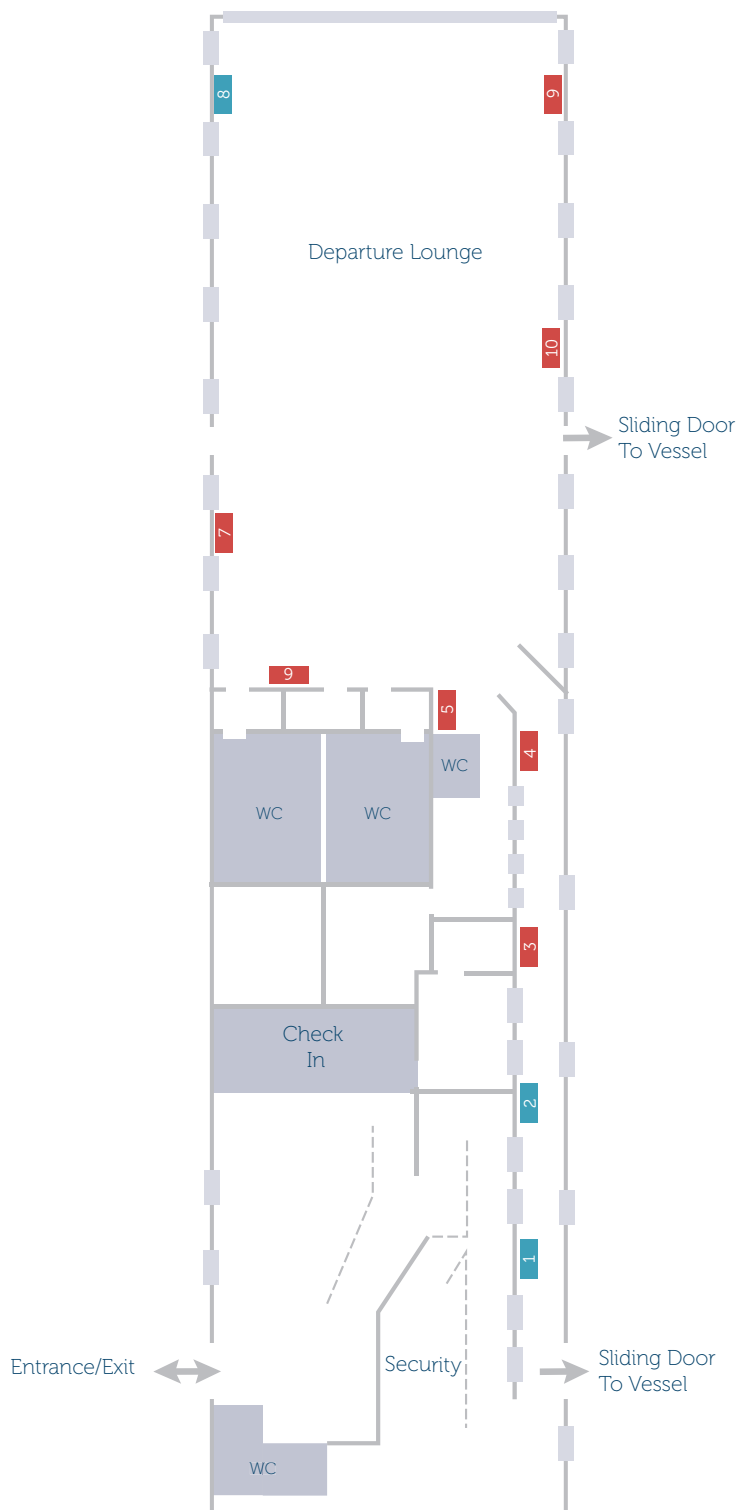

Isle of Man Steam Packet Company Sea Terminal Advertising - Liverpool

Passenger Terminal

Site	Type	Availability
1	P1	Sold
2	P1	Sold
3	P1	£750 ps
4	P2	£750 ps
5	P2	£750 ps
6	P1	£750 ps
7	P1	£750 ps
8	P1	Sold
9	P1	£750 ps
10	P1	£750 ps
Exterior Banner		£POA

Poster sizes (w x h)	
P1	594mm x 841mm
P2	656mm x 956mm

■ Sold ■ Available

Ask us
about
advertising
at Heysham
Terminal

For further information and production specifications please contact us on **01624 620440** or hello@isleofmanadvertising.com

All prices quoted do not include VAT. E&OE. Issued 22/11/18