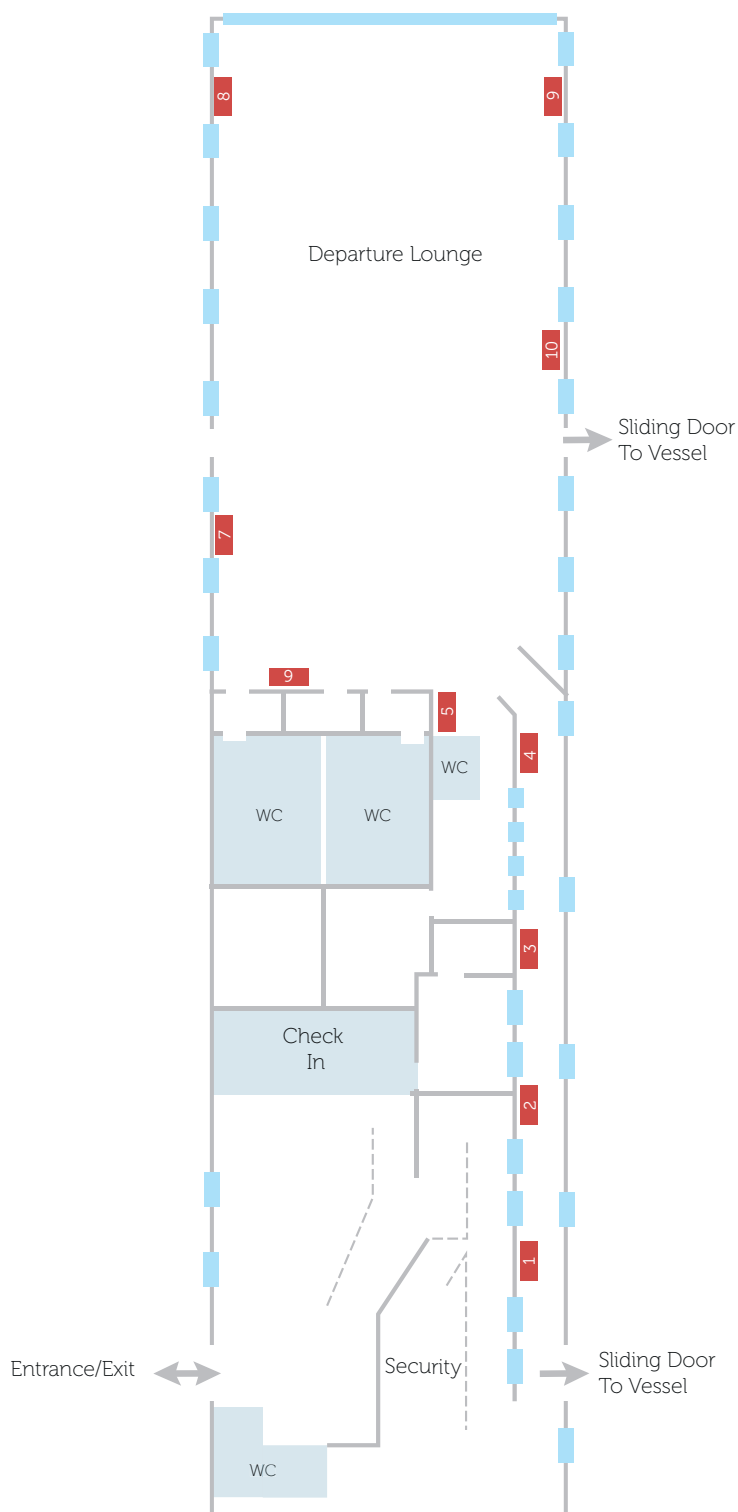

Isle of Man Steam Packet Company Sea Terminal Advertising - Liverpool

Passenger Terminal

Site	Type	Availability
1	P1	£750 ps
2	P1	£750 ps
3	P1	£750 ps
4	P2	£750 ps
5	P2	£750 ps
6	P1	£750 ps
7	P1	£750 ps
8	P1	£750 ps
9	P1	£750 ps
10	P1	£750 ps
Exterior Banner		£POA

Poster sizes (w x h)

- P1 594mm x 841mm
- P2 656mm x 956mm

■ Sold ■ Available

For further information and production specifications please contact us on **01624 620440** or **hello@isleofmanadvertising.com**

All prices quoted do not include VAT. E&OE. Issued 07/08/17