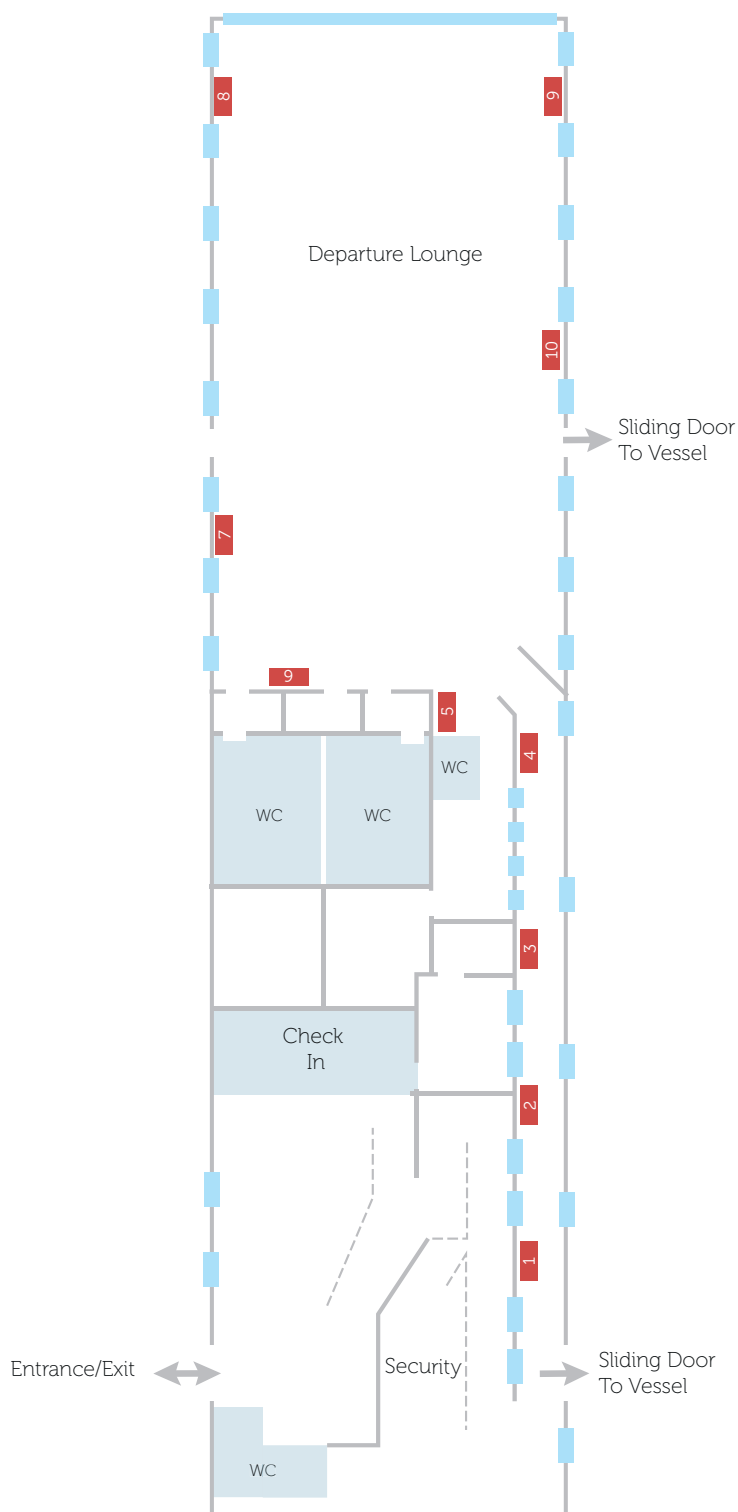

Isle of Man Steam Packet Company Sea Terminal Advertising - Liverpool

Passenger Terminal

Site	Type	Availability
1	P1	Sold
2	P1	Sold
3	P1	£750 ps
4	P2	£750 ps
5	P2	£750 ps
6	P1	£750 ps
7	P1	£750 ps
8	P1	Sold
9	P1	£750 ps
10	P1	£750 ps
Exterior Banner		£POA

Poster sizes (w x h)

- P1 594mm x 841mm
- P2 656mm x 956mm

■ Sold ■ Available

For further information and production specifications please contact us on **01624 620440** or hello@isleofmanadvertising.com

All prices quoted do not include VAT. E&OE. Issued 09/03/18