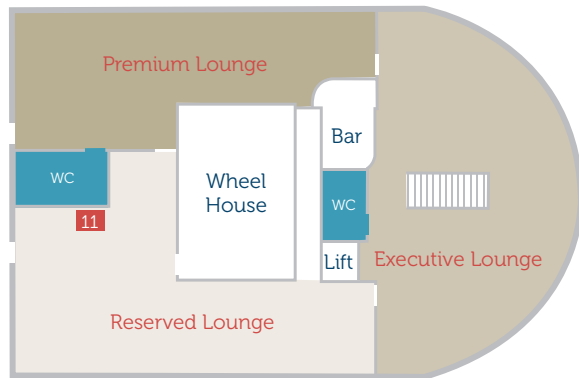

Both the Liverpool and Heysham Passenger Terminals offer interior static poster sites and exterior banner areas for advertising, all with flexible rental periods.

Manannan lower deck

Manannan upper deck

■ Sold
■ Available

Manannan Posters (w x h)

Site	Type	Availability
1	594 x 841	Sold
2	594 x 841	Sold
3	297 x 420	Sold
4	297 x 420	£720 ps
5	594 x 841	Sold
6	594 x 841	Sold
7	594 x 841	Sold
8	594 x 841	Sold
9	1457 x 557	£1,200 ps
10	594 x 841	£720 ps
11	1457 x 557	£1200 ps
12	297 x 420	£720 ps
14	297 x 420	£720 ps
15	297 x 420	£720 ps
16	297 x 420	£720 ps
17	297 x 420	£720 ps
WC	210 x 297	Sold

ps = per season

Manannan Lounges

Location	Availability
Executive Lounge	£10,000 pa
Premium Lounge	£10,000 pa

Ben-my-Chree Lounges

Location	Availability
Executive Lounge	£10,000 pa
Premium Lounge	£10,000 pa

Site	Type	Availability
1	P2	Sold
2	P2	Sold
3	P2	Sold
4	P2	£1200 pa
5	P2	£1200 pa
6	P2	£1200 pa
Exterior x 10	Banner	£POA

■ Sold
 ■ Available

Poster sizes (w x h)	
P2	656mm x 956mm
Banner	4000mm x 1000mm