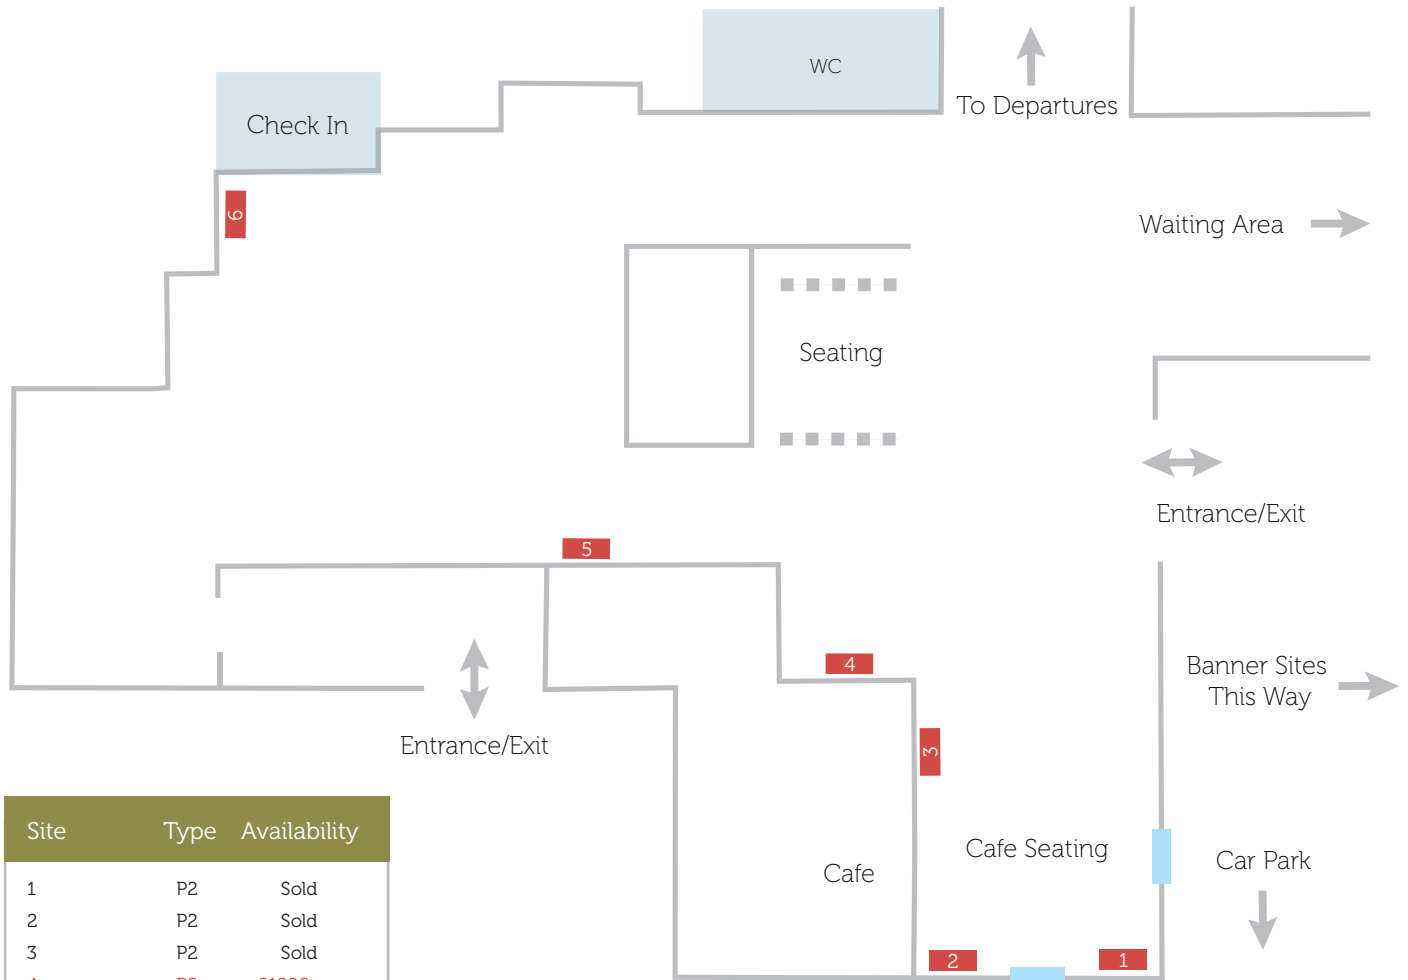

Passenger Terminal

Site	Type	Availability
1	P2	Sold
2	P2	Sold
3	P2	Sold
4	P2	£1200 pa
5	P2	£1200 pa
6	P2	£1200 pa
Exterior x 10	Banner	£POA

■ Sold
■ Available

Poster sizes (w x h)	
P2	656mm x 956mm
Banner	4000mm x 1000mm

For further information and production specifications please contact us on **01624 620440** or hello@isleofmanadvertising.com

All prices quoted do not include VAT. E&OE. Issued 09/03/18