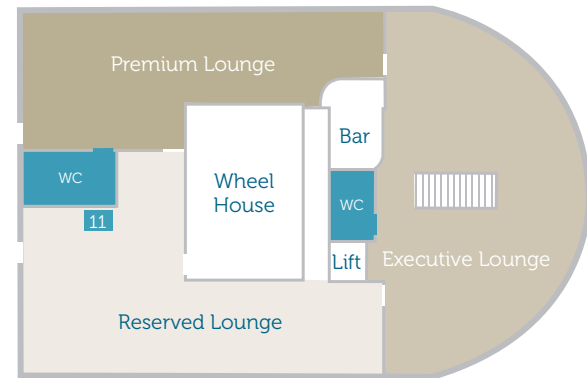

## Manannan lower deck

## Manannan upper deck

■ Sold  
■ Available

Manannan Posters (w x h)

Site	Type	Availability
1	594 x 841	Sold
2	594 x 841	Sold
3	297 x 420	Sold
4	297 x 420	Sold
5	594 x 841	Sold
6	594 x 841	Sold
7	594 x 841	Sold
8	594 x 841	Sold
9	1457 x 557	£1,200ps
10	594 x 841	Sold
11	1457 x 557	Sold
12	297 x 420	£720ps
14	297 x 420	£720ps
15	297 x 420	£720ps
16	297 x 420	£720ps
17	1457 x 557	£720ps
WC	210 x 297	Sold

ps = per season

Manannan Lounges

Location	Availability
Executive Lounge	Sold
Premium Lounge	Sold

Ben-my-Chree Posters (w x h)

Site	Type	Availability
WC	210 x 297	Sold

Ben-my-Chree Lounges

Location	Availability
Executive Lounge	Sold
Premium Lounge	Sold

## Passenger Terminal

Site	Type	Availability
1	P2	£1440 pa
2	P2	£1440 pa
3	P2	£1440 pa
4	P2	£1200 pa
5	P2	£1200 pa
6	P2	£1200 pa
Exterior x 10	Banner	£POA

■ Sold
 ■ Available

Poster sizes (w x h)	
P2	656mm x 956mm
Banner	4000mm x 1000mm