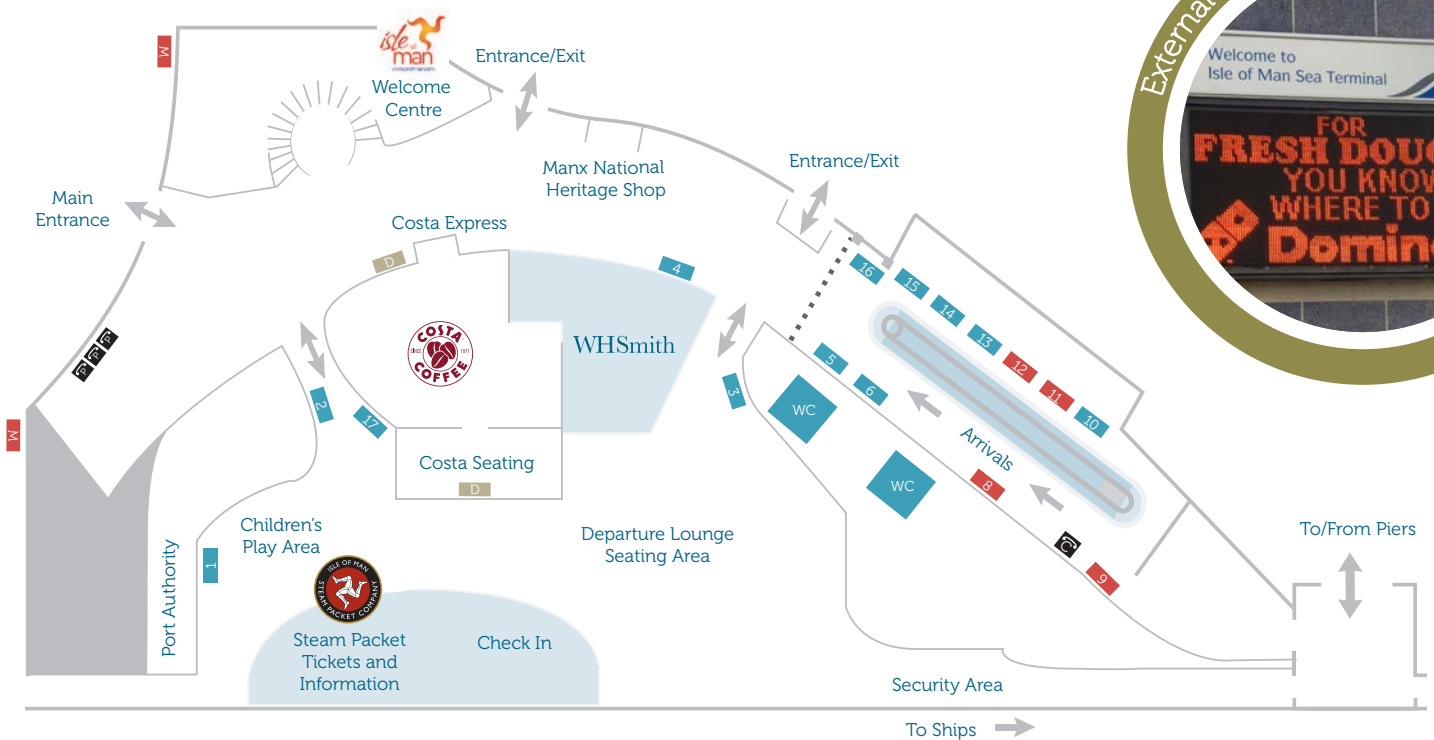

# Isle of Man Sea Terminal Advertising

With approximately **1.5 million visits** made to Isle of Man Sea Terminal in Douglas each year, this is a fantastic place to promote your business. The Sea Terminal is a very popular meeting venue used by both passengers and locals, who take advantage of the busy Costa Coffee, WH Smith, Manx National Heritage Shop, Ferry Travel Shop and Isle of Man Welcome Centre.

## Passenger Terminal Isle of Man

Site	Type	Availability	Site	Type	Availability
1	A	Sold	10	A	Sold
2	S	Sold	11	A	£1,200 pa
3	S	Sold	12	A	£1,200 pa
4	A	Sold	13	A	Sold
5	A	Sold	14	A	Sold
6	A	Sold	15	A	Sold
8	A	£1,200 pa	16	S	Sold
9	A	£1,200 pa	17	3x A1	Sold
WC	Toilet doors	Sold	Matrix screen		£2,600pa
					10 second advert on rotation

Lightbox sizes (w x h)	
A	2438mm x 762mm
A1	594mm x 841mm
S	Special sizes - please ask
D	Digital screen
M	Matrix screen

■ Sold ■ Available

For further information and production specifications please contact us on **01624 620440** or [hello@isleofmanadvertising.com](mailto:hello@isleofmanadvertising.com)