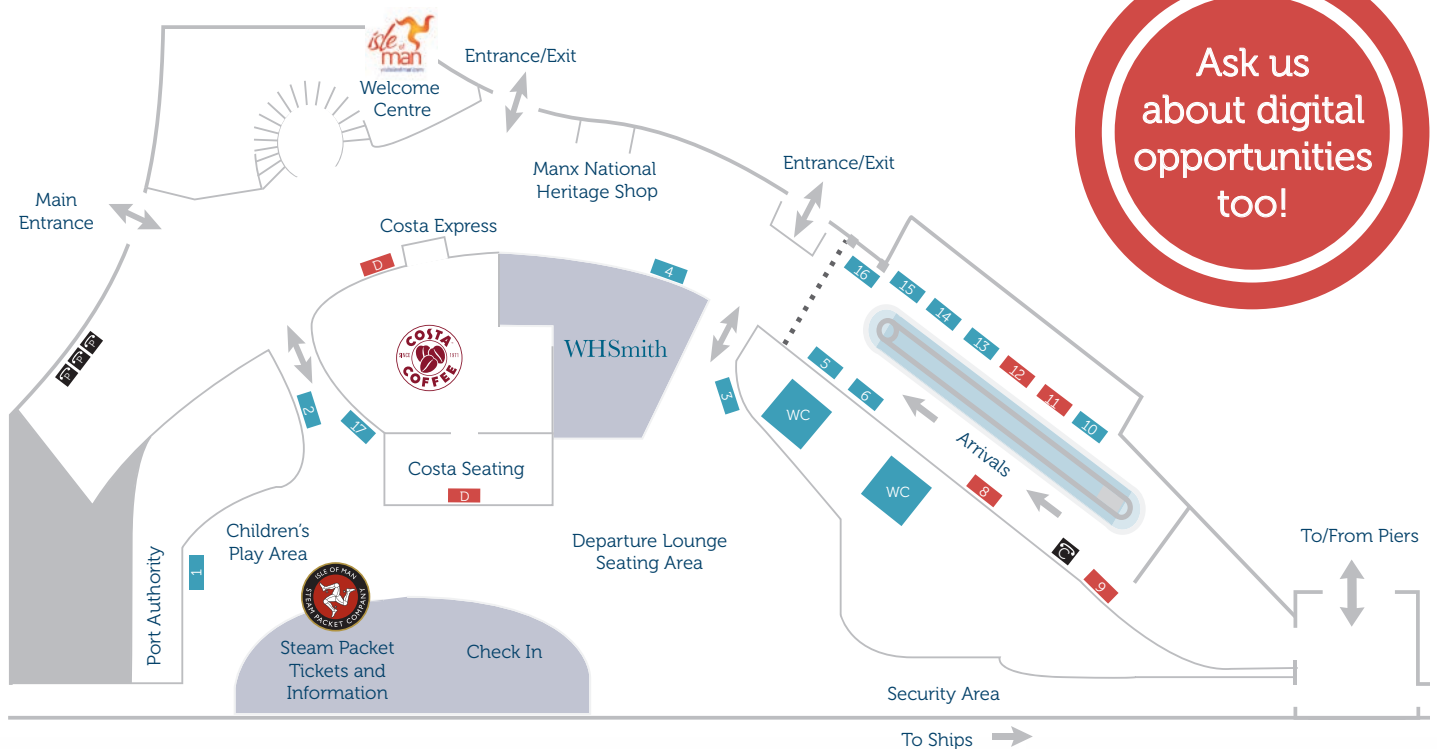

Isle of Man Sea Terminal Advertising

With approximately **1.5 million visits** made to Isle of Man Sea Terminal in Douglas each year, this is a fantastic place to promote your business. The Sea Terminal is a very popular meeting venue used by both passengers and locals, who take advantage of the busy Costa Coffee, WH Smith, Manx National Heritage Shop, Ferry Travel Shop and Isle of Man Welcome Centre.

Passenger Terminal Isle of Man

Ask us about digital opportunities too!

Site	Type	Availability	Site	Type	Availability
1	A	Sold	10	A	Sold
2	S	Sold	11	A	£1,200 pa
3	S	Sold	12	A	£1,200 pa
4	A	Sold	13	A	Sold
5	A	Sold	14	A	Sold
6	A	Sold	15	A	Sold
8	A	£1,200 pa	16	S	Sold
9	A	£1,200 pa	17	3x A1	Sold
WC	Toilet doors	Sold			