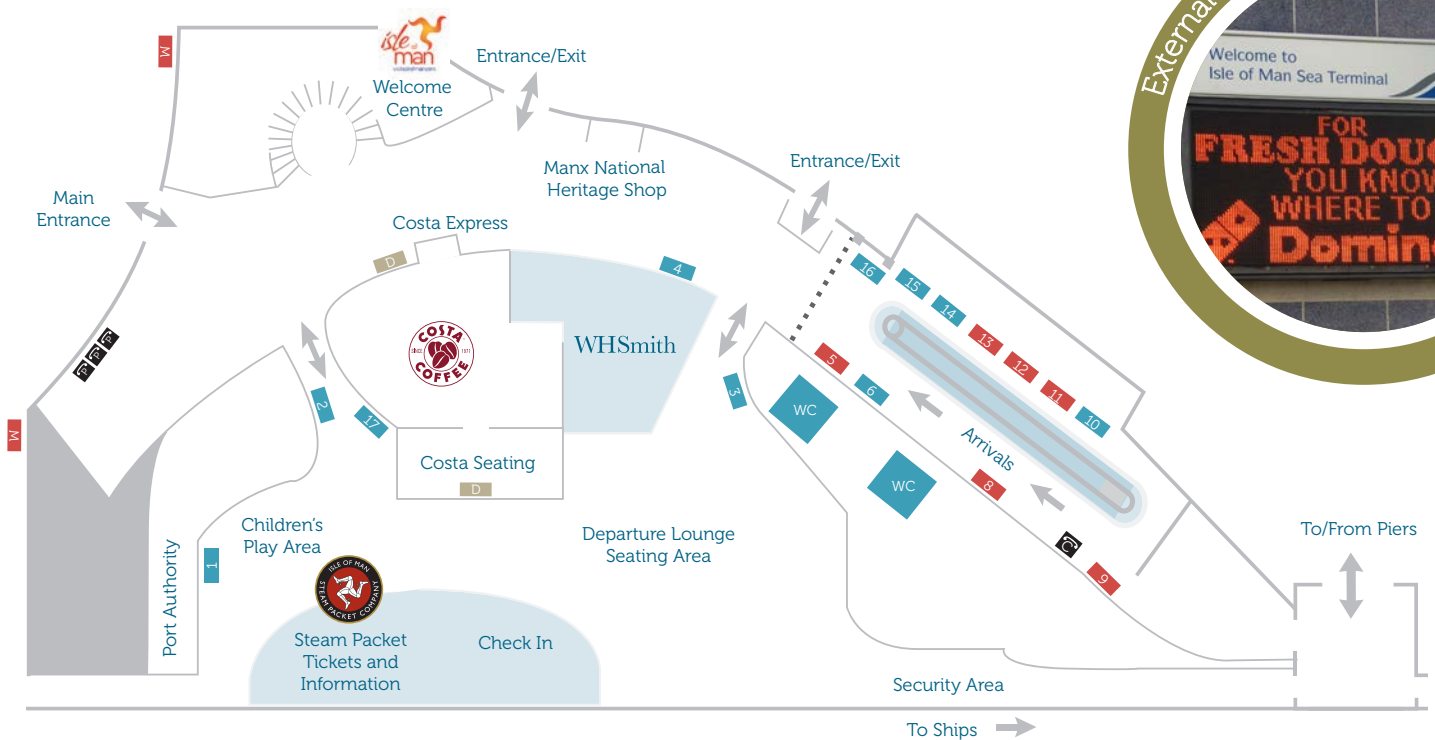

# Isle of Man Sea Terminal Advertising

With approximately **1.5 million visits** made to Isle of Man Sea Terminal in Douglas each year, this is a fantastic place to promote your business. The Sea Terminal is a very popular meeting venue used by both passengers and locals, who take advantage of the busy Costa Coffee, WH Smith, Manx National Heritage Shop, Ferry Travel Shop and Isle of Man Welcome Centre.

## Passenger Terminal Isle of Man

Site	Type	Availability	Site	Type	Availability
1	A	Sold	10	A	Sold
2	S	Sold	11	A	£1,200 pa
3	S	Sold	12	A	£1,200 pa
4	A	Sold	13	A	Sold
5	A	Sold	14	A	Sold
6	A	Sold	15	A	Sold
8	A	£1,200 pa	16	S	Sold
9	A	£1,200 pa	17	3x A1	Sold
WC	Toilet doors	Sold	Matrix screen		£2,600pa
					10 second advert on rotation