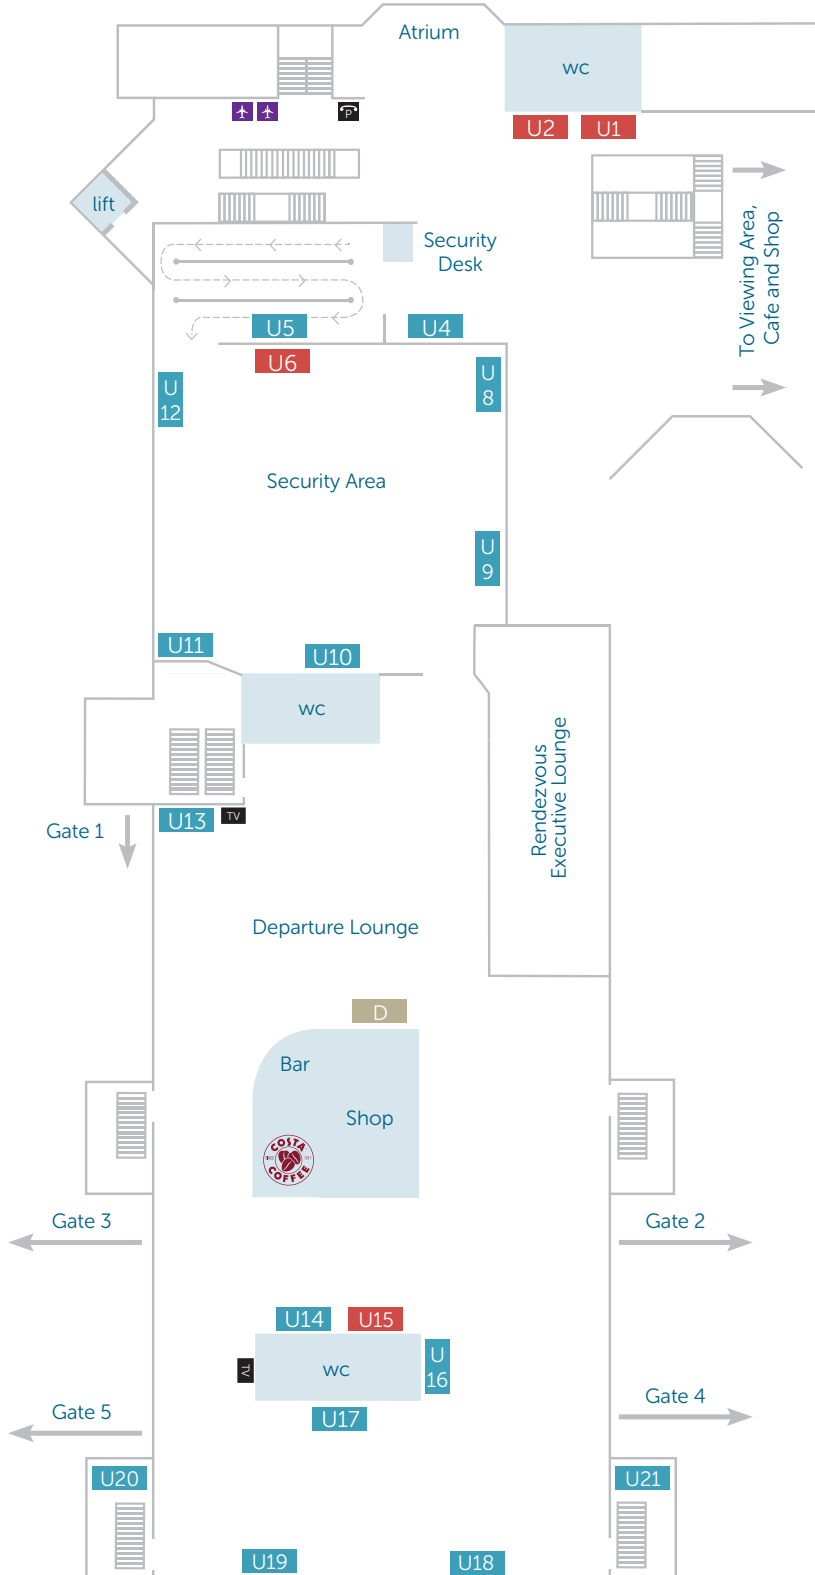

Departures

Site	Type	Availability
U1	B	£2,750pa
U2	B	£2,750pa
U4	S	Sold
U5	A	Sold
U6	A	£3,500pa
U8	A	Sold
U9	S	Sold
U10	S	Sold
U11	C	Sold
U12	C	Sold
U13	C	Sold
U14	C	Sold
U15	C	£3,000pa
U16	A	Sold
U17	S	Sold
U18	S	Sold
U19	S	Sold
U20	S	Sold
U21	S	Sold

■ Sold ■ Available

D Digital Screen

Lightbox sizes (w x h)	
A	2438mm x 762mm
B	969mm x 1477mm
C	1041mm x 1549mm
S	Special sizes - please ask

For further information and production specifications please contact us on **01624 620440** or hello@isleofmanadvertising.com

All prices quoted do not include VAT. E&OE. Issued 18/07/18