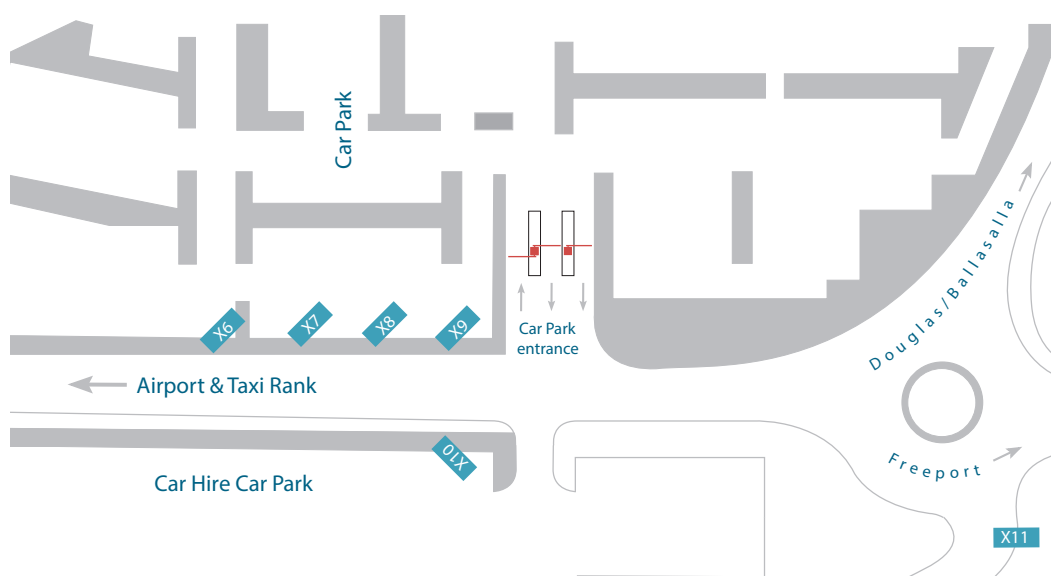

Exterior Sites

Entry road sites

Site	Type	Availability
X6	E2	Sold
X7	E2	Sold
X8	E2	Sold
X9	E2	Sold
X10	E2	Sold
X11	E3	Sold

■ Sold ■ Available

Exit road sites

Site	Type	Availability
X1	E1	Sold
X2	E1	Sold
X3	E1	Sold
X4	E1	Sold
X5	E1	Sold

■ Sold ■ Available