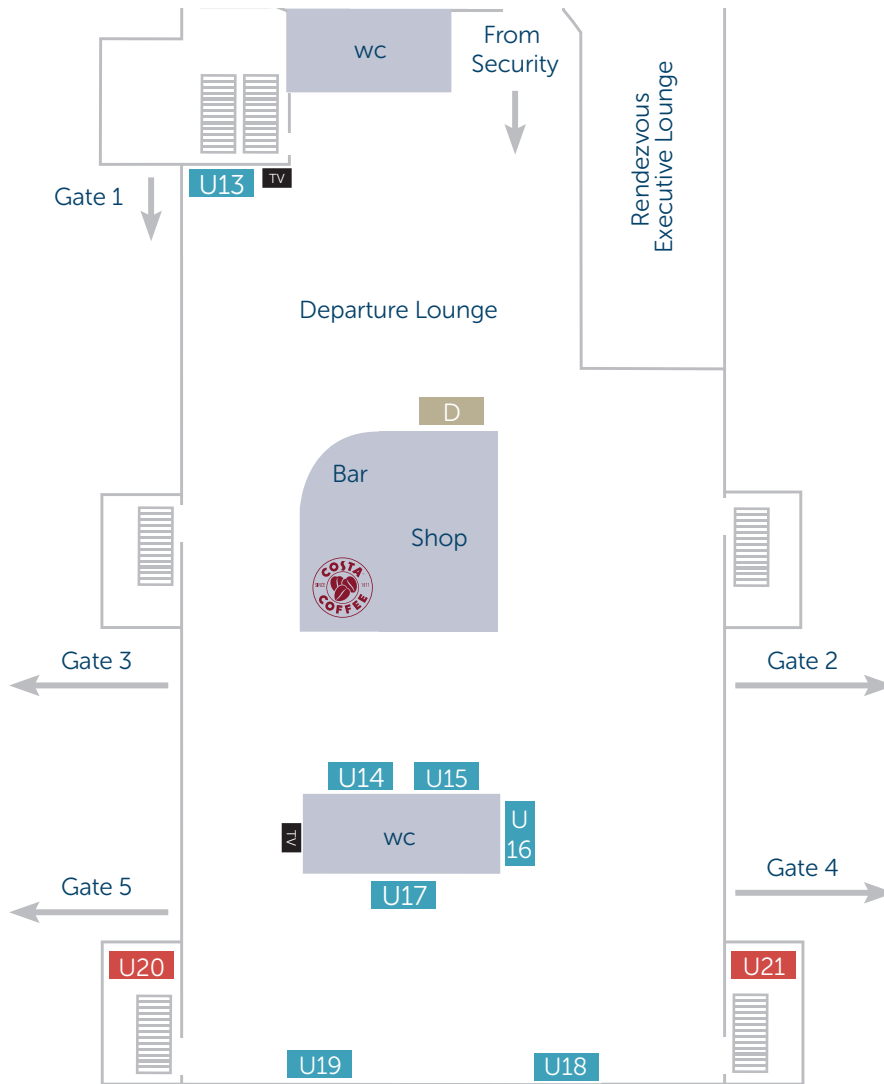

Departure Lounge

Site	Type	Availability
U14	C	Sold
U15	C	Sold
U16	A	Sold
U17	S	Sold
U18	S	Sold
U19	S	Sold
U20	S	£6000 package
U21	S	

Lightbox sizes (w x h)	
A	2438mm x 762mm
B	969mm x 1477mm
C	1041mm x 1549mm
S	Special sizes - please ask

- Sold
- Available
- Digital Screen

For further information and production specifications please contact us on **01624 620440** or hello@isleofmanadvertising.com

All prices quoted do not include VAT. E&OE. Issued 27/11/18