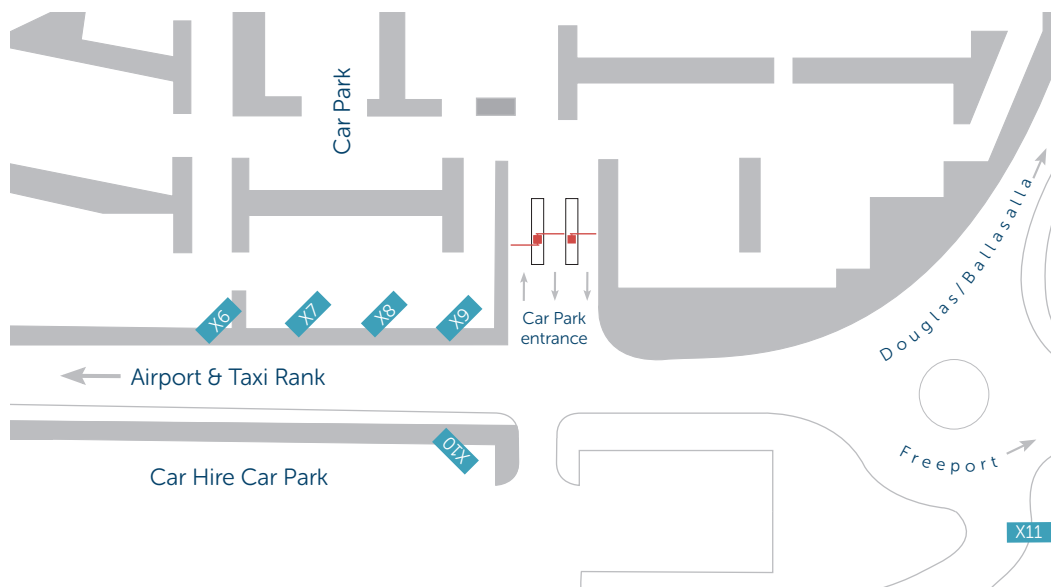

Exterior Sites

Entry road sites

Site	Type	Availability
X6	E2	Sold
X7	E2	Sold
X8	E2	Sold
X9	E2	Sold
X10	E2	Sold
X11	E3	Sold

■ Sold ■ Available

Exit road sites

Site	Type	Availability
X1	E1	Sold
X2	E1	Sold
X3	E1	Sold
X4	E1	Sold
X5	E1	Sold

■ Sold ■ Available