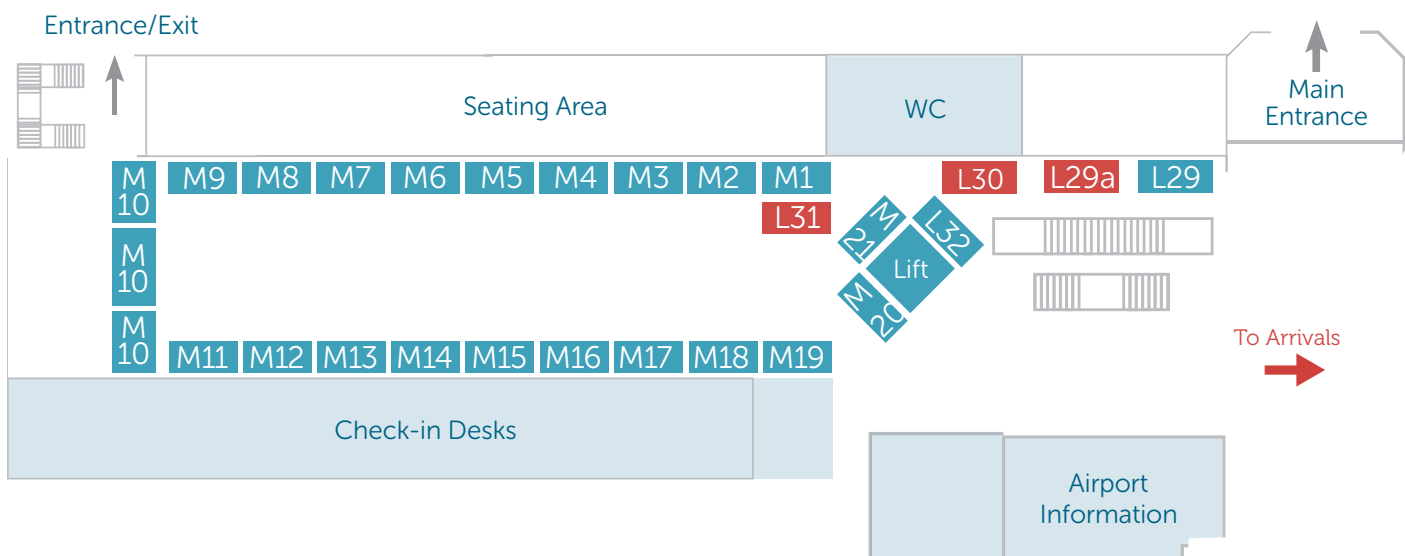

Main Concourse

Site	Type	Availability	Site	Type	Availability
M1	A	M1 - M19 Package Sold	M16	A	
M2	A		M17	A	
M3	A		M18	A	
M4	A		M19	A	Sold
M5	A		M10	Sx3	Sold
M6	A		M20	A1	Sold
M7	A		M21	A1	Sold
M8	A		Lift shaft & pillars		Under offer
M9	A		L29	B	Sold
M11	A		L29a	B	£2,500pa
M12	A		L30	B	£2,500pa
M13	A		L31	B	£2,500pa
M14	A		L32	B	Sold
M15	A				

Lightbox sizes (w x h)	
A	2438mm x 762mm
A1	762mm x 2438mm
B	969mm x 1477mm
S	Special sizes - please ask

■ Sold ■ Available

For further information and production specifications please contact us on **01624 620440** or hello@isleofmanadvertising.com

■ Sold ■ Available
D Digital Screen

Lightbox sizes (w x h)	
A	2438mm x 762mm
B	969mm x 1477mm
C	1041mm x 1549mm
S	Special sizes - please ask

For further information and production specifications please contact us on **01624 620440** or hello@isleofmanadvertising.com

■ Sold ■ Available

Exit road sites

Site	Type	Availability
X1	E1	Sold
X2	E1	Sold
X3	E1	Sold
X4	E1	Sold
X5	E1	Sold

■ Sold ■ Available

Lightbox sizes (w x h)

E1	2420mm x 740mm
E2	2985mm x 888mm
E3	3290mm x 1010mm