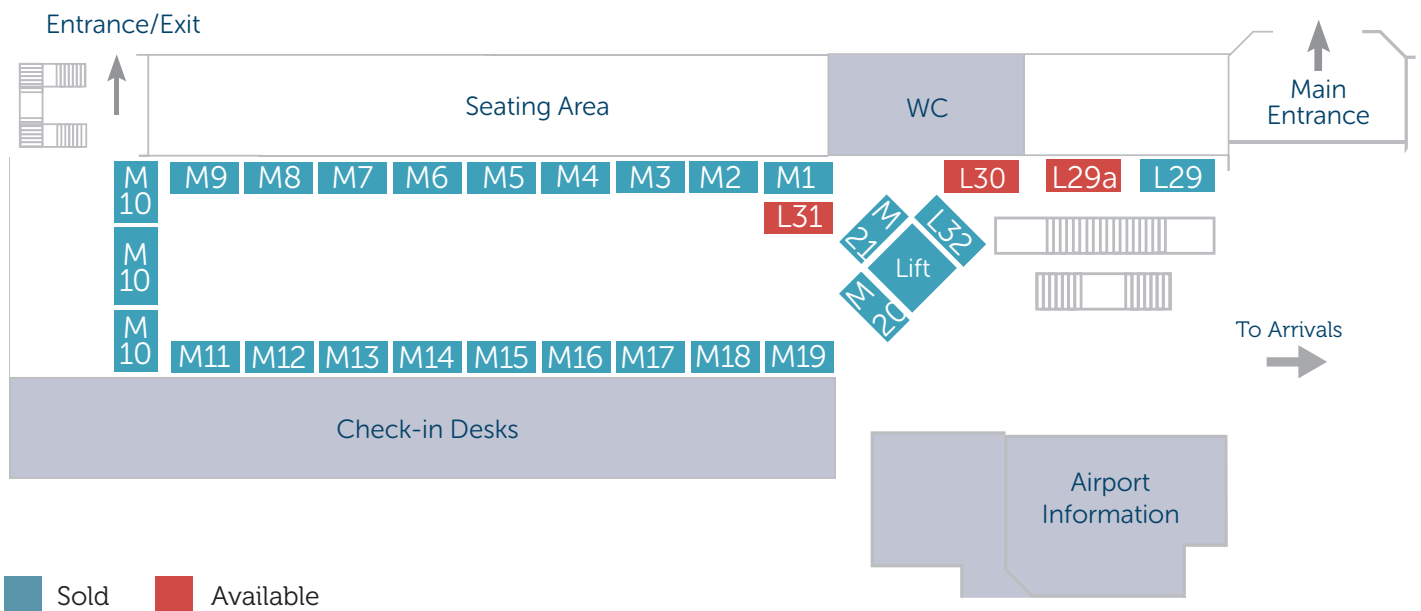

Main Concourse

Site	Type	Availability	Site	Type	Availability
M1	A	M1 - M19 Package Sold	M16	A	
M2	A		M17	A	
M3	A		M18	A	
M4	A		M19	A	Sold
M5	A		M10	Sx3	Sold
M6	A		M20	A1	Sold
M7	A		M21	A1	Sold
M8	A		Lift shaft	S	Under offer
M9	A		L29	B	Sold
M11	A		L29a	B	£2,500pa
M12	A		L30	B	£2,500pa
M13	A		L31	B	£2,500pa
M14	A		L32	B	Sold
M15	A