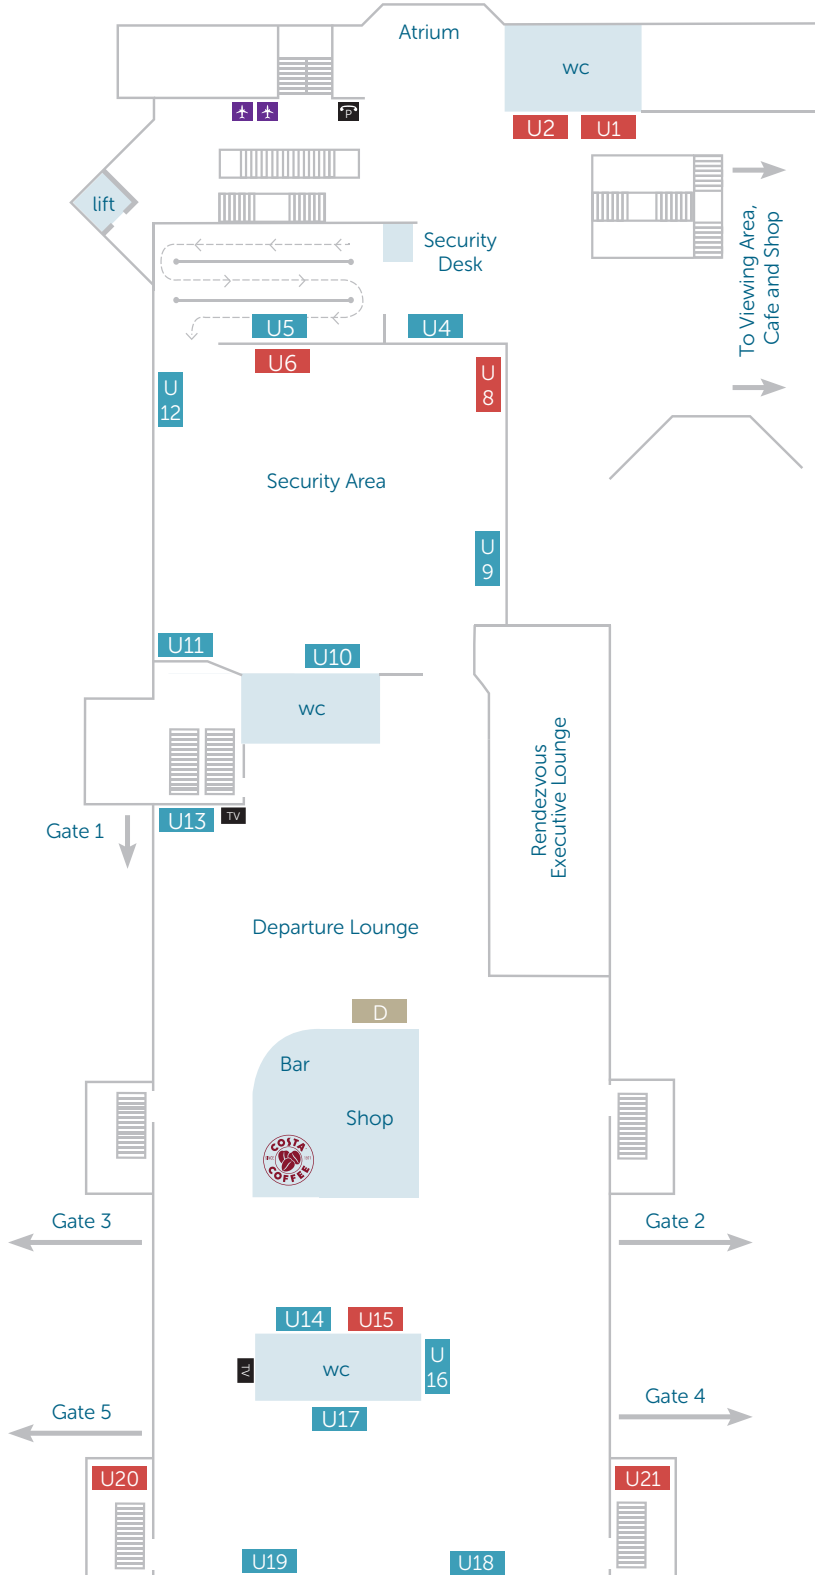

Departures

Site	Type	Availability
U1	B	£2,750pa
U2	B	£2,750pa
U4	S	Sold
U5	A	Sold
U6	A	£3,500pa
U8	A	£3,750pa
U9	S	Sold
U10	S	Sold
U11	C	Sold
U12	C	Sold
U13	C	Sold
U14	C	Sold
U15	C	£3,000pa
U16	A	Sold
U17	S	Sold
U18	S	Sold
U19	S	Sold
U20	S	Package £6,000pa
U21	S	

■ Sold ■ Available

D Digital Screen

Lightbox sizes (w x h)	
A	2438mm x 762mm
B	969mm x 1477mm
C	1041mm x 1549mm
S	Special sizes - please ask

For further information and production specifications please contact us on **01624 620440** or hello@isleofmanadvertising.com

All prices quoted do not include VAT. E&OE. Issued 19/12/17