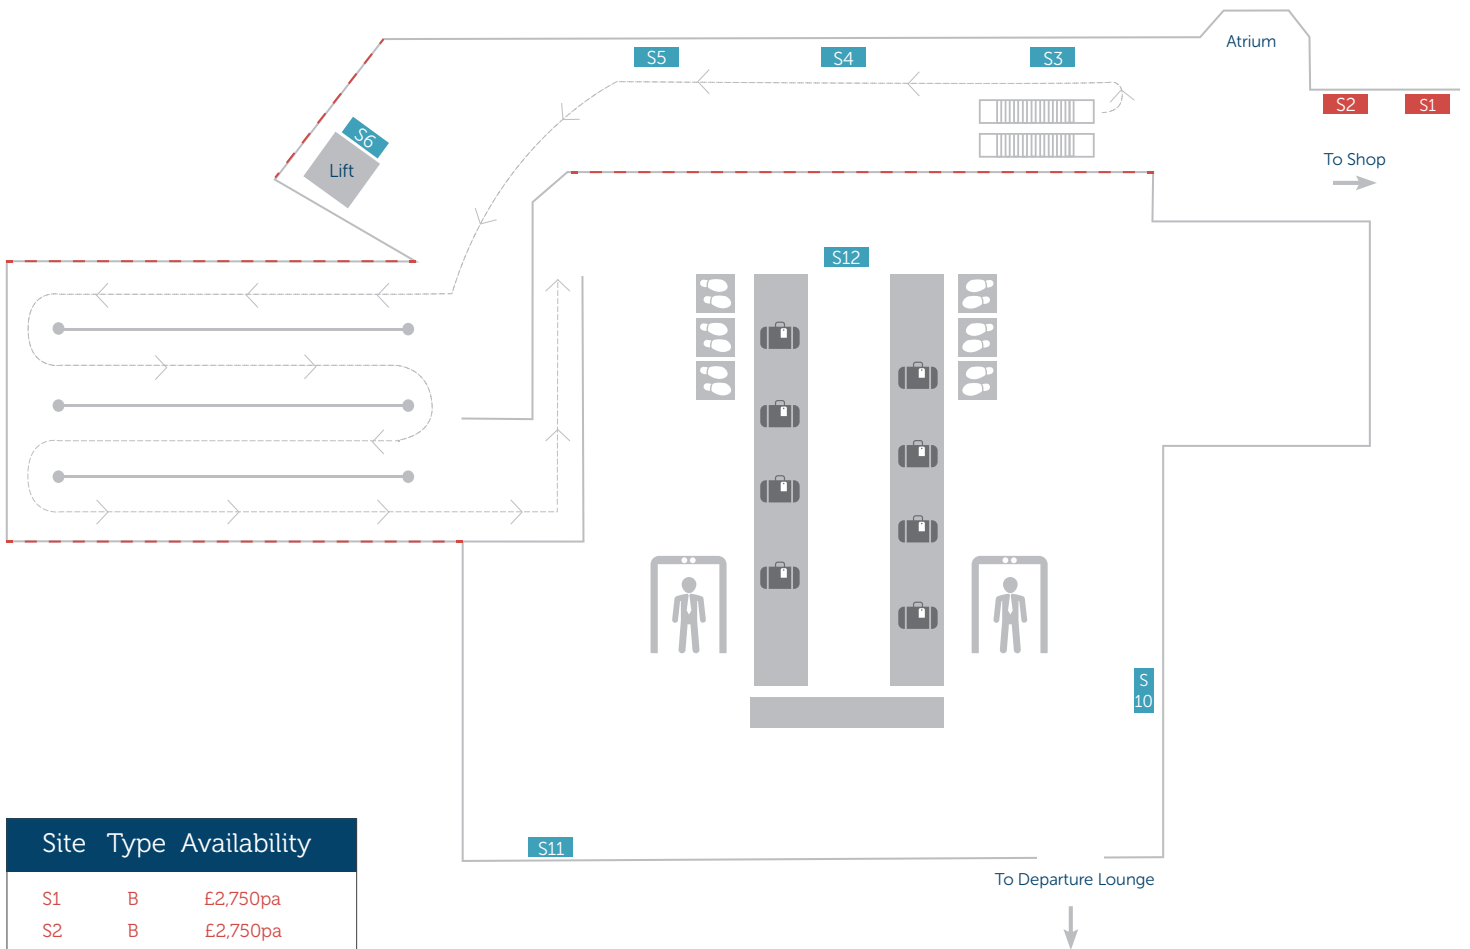

Isle of Man Airport Advertising

Security Area

■ Sold ■ Available

Site	Type	Availability
S1	B	£2,750pa
S2	B	£2,750pa
S3	S	Sold
S4	A	Sold
S5	C	Sold
S6	C	Sold
S10	S	Sold
S11	C	Sold
S12	S	Sold

Lightbox sizes (w x h)	
A	2438mm x 762mm
B	969mm x 1477mm
C	1041mm x 1549mm
S	Special sizes - please ask

■ Sold ■ Available

Exit road sites

Site	Type	Availability
X1	E1	Sold
X2	E1	Sold
X3	E1	Sold
X4	E1	Sold
X5	E1	Sold

■ Sold ■ Available

Lightbox sizes (w x h)

E1	2420mm x 740mm
E2	2985mm x 888mm
E3	3290mm x 1010mm