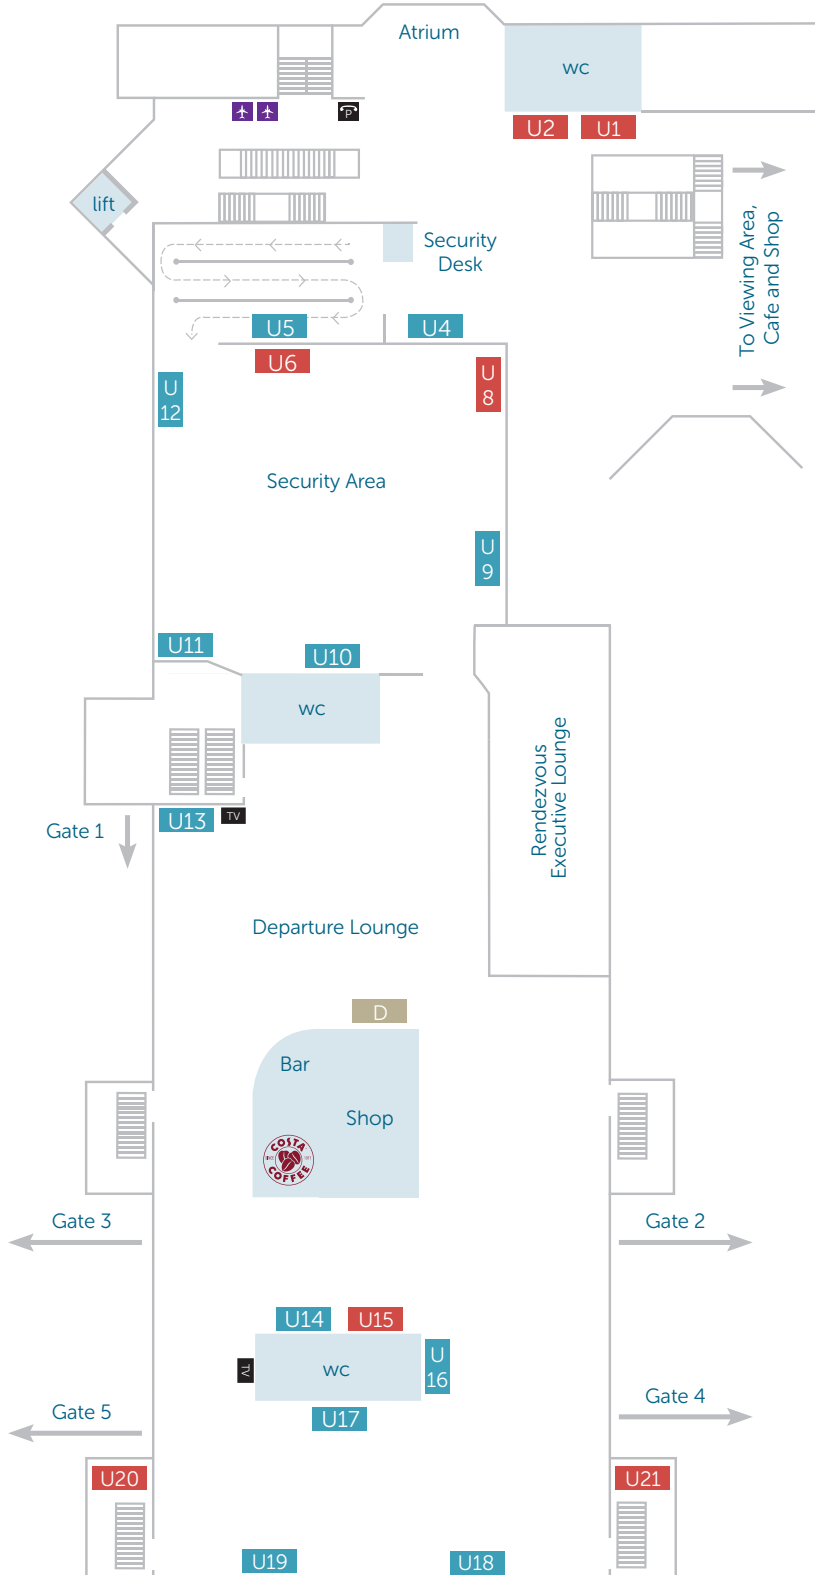

Departures

Site	Type	Availability
U1	B	£2,750pa
U2	B	£2,750pa
U4	S	Sold
U5	A	Sold
U6	A	£3,500pa
U8	A	£3,750pa
U9	S	Sold
U10	S	Sold
U11	C	Sold
U12	C	Sold
U13	C	Sold
U14	C	Sold
U15	C	£3,000pa
U16	A	Sold
U17	S	Sold
U18	S	Sold
U19	S	Sold
U20	S	Package £6,000pa
U21	S	

■ Sold   ■ Available
D Digital Screen

Lightbox sizes (w x h)	
A	2438mm x 762mm
B	969mm x 1477mm
C	1041mm x 1549mm
S	Special sizes - please ask

For further information and production specifications please contact us on **01624 620440** or hello@isleofmanadvertising.com

All prices quoted do not include VAT. E&OE. Issued 23/02/18