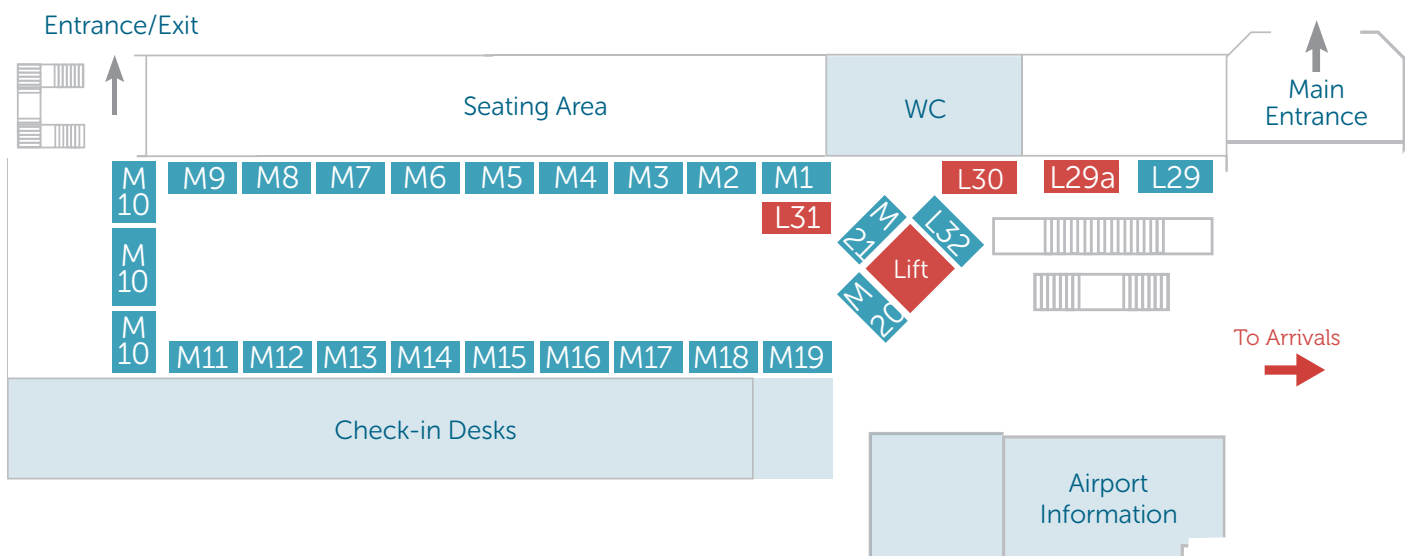

Main Concourse

Site	Type	Availability	Site	Type	Availability
M1	A	M1 - M19 Package Sold	M16	A	
M2	A		M17	A	
M3	A		M18	A	
M4	A		M19	A	Sold
M5	A		M10	Sx3	Sold
M6	A		M20	A1	Sold
M7	A		M21	A1	Sold
M8	A		Lift shaft & pillars		£4,000pa
M9	A		L29	B	Sold
M11	A		L29a	B	£2,500pa
M12	A		L30	B	£2,500pa
M13	A		L31	B	£2,500pa
M14	A		L32	B	Sold
M15	A				

Lightbox sizes (w x h)	
A	2438mm x 762mm
A1	762mm x 2438mm
B	969mm x 1477mm
S	Special sizes - please ask

■ Sold ■ Available

For further information and production specifications please contact us on **01624 620440** or hello@isleofmanadvertising.com

■ Sold ■ Available

D Digital Screen

Lightbox sizes (w x h)	
A	2438mm x 762mm
B	969mm x 1477mm
C	1041mm x 1549mm
S	Special sizes - please ask

For further information and production specifications please contact us on **01624 620440** or hello@isleofmanadvertising.com

■ Sold ■ Available

Exit road sites

Site	Type	Availability
X1	E1	Sold
X2	E1	Sold
X3	E1	Sold
X4	E1	Sold
X5	E1	Sold

■ Sold ■ Available

Lightbox sizes (w x h)

E1	2420mm x 740mm
E2	2985mm x 888mm
E3	3290mm x 1010mm