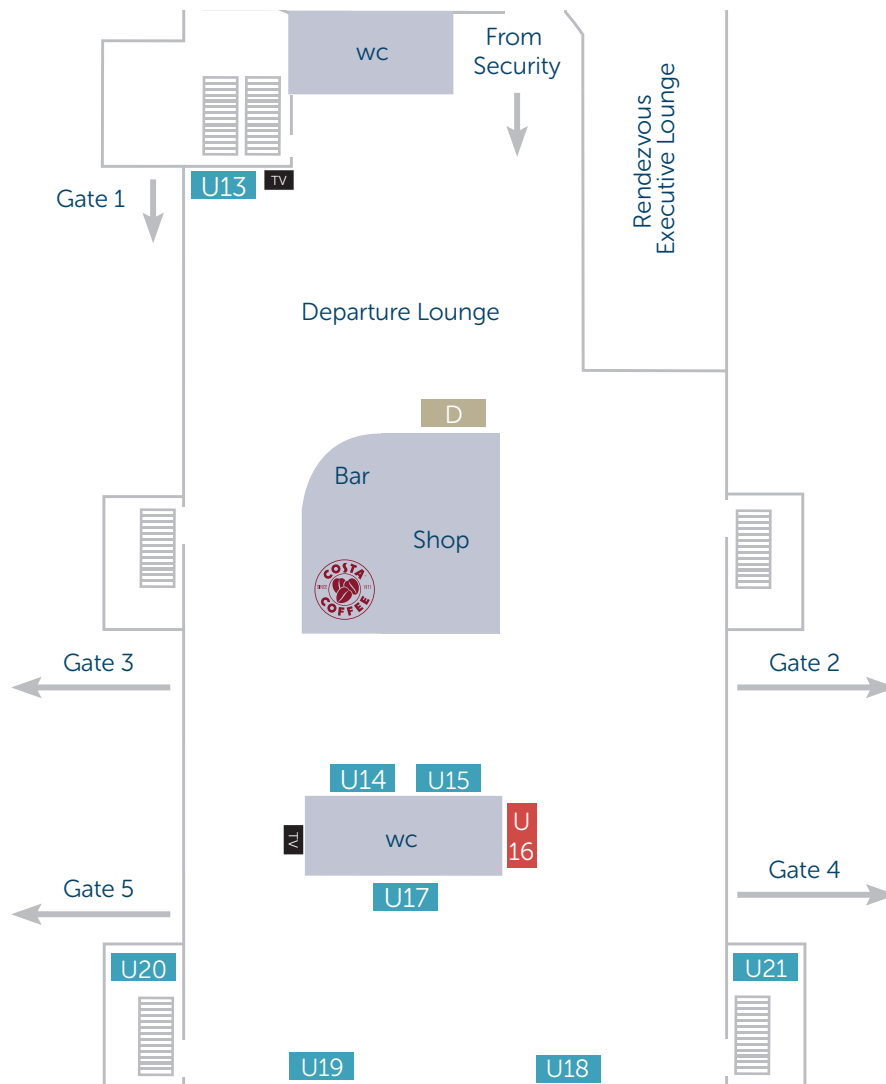

Departure Lounge

Site	Type	Availability
U14	C	Sold
U15	C	Sold
U16	A	£4,500pa (From 01/05)
U17	S	Sold
U18	S	Sold
U19	S	Sold
U20	S	Sold
U21	S	Sold

Lightbox sizes (w x h)	
A	2438mm x 762mm
B	969mm x 1477mm
C	1041mm x 1549mm
S	Special sizes - please ask

- Sold
- Available
- Digital Screen

For further information and production specifications please contact us on **01624 620440** or hello@isleofmanadvertising.com

All prices quoted do not include VAT. E&OE. Issued 28/02/19