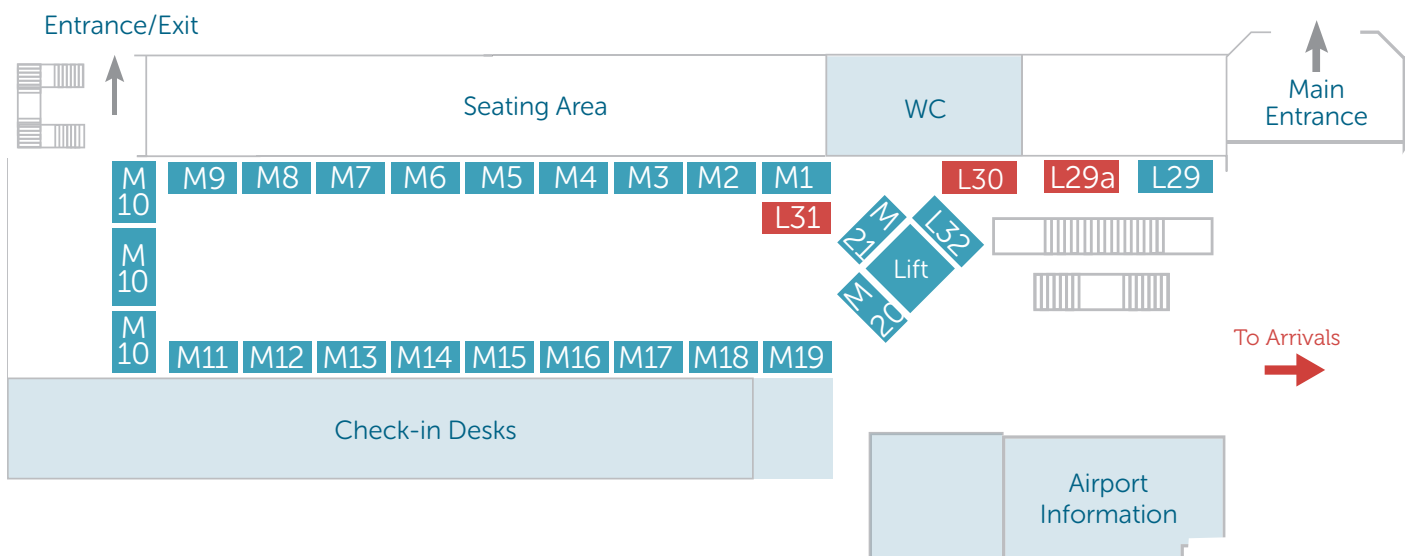

Main Concourse

Site	Type	Availability	Site	Type	Availability	
M1	A	M1 - M19 Package Sold	M16	A	Under offer	
M2	A		M17	A		
M3	A		M18	A		
M4	A		M19	A		Sold
M5	A		M10	Sx3		Sold
M6	A		M20	A1		Sold
M7	A		M21	A1		Sold
M8	A		Lift shaft & pillars			
M9	A		L29	B		Sold
M11	A		L29a	B		£2,500pa
M12	A		L30	B		£2,500pa
M13	A		L31	B		£2,500pa
M14	A		L32	B		Sold
M15	A					

Lightbox sizes (w x h)	
A	2438mm x 762mm
A1	762mm x 2438mm
B	969mm x 1477mm
S	Special sizes - please ask

■ Sold ■ Available

For further information and production specifications please contact us on **01624 620440** or hello@isleofmanadvertising.com

■ Sold ■ Available

D Digital Screen

Lightbox sizes (w x h)	
A	2438mm x 762mm
B	969mm x 1477mm
C	1041mm x 1549mm
S	Special sizes - please ask

For further information and production specifications please contact us on **01624 620440** or hello@isleofmanadvertising.com

■ Sold ■ Available

Exit road sites

Site	Type	Availability
X1	E1	Sold
X2	E1	Sold
X3	E1	Sold
X4	E1	Sold
X5	E1	Sold

■ Sold ■ Available

Lightbox sizes (w x h)

E1	2420mm x 740mm
E2	2985mm x 888mm
E3	3290mm x 1010mm