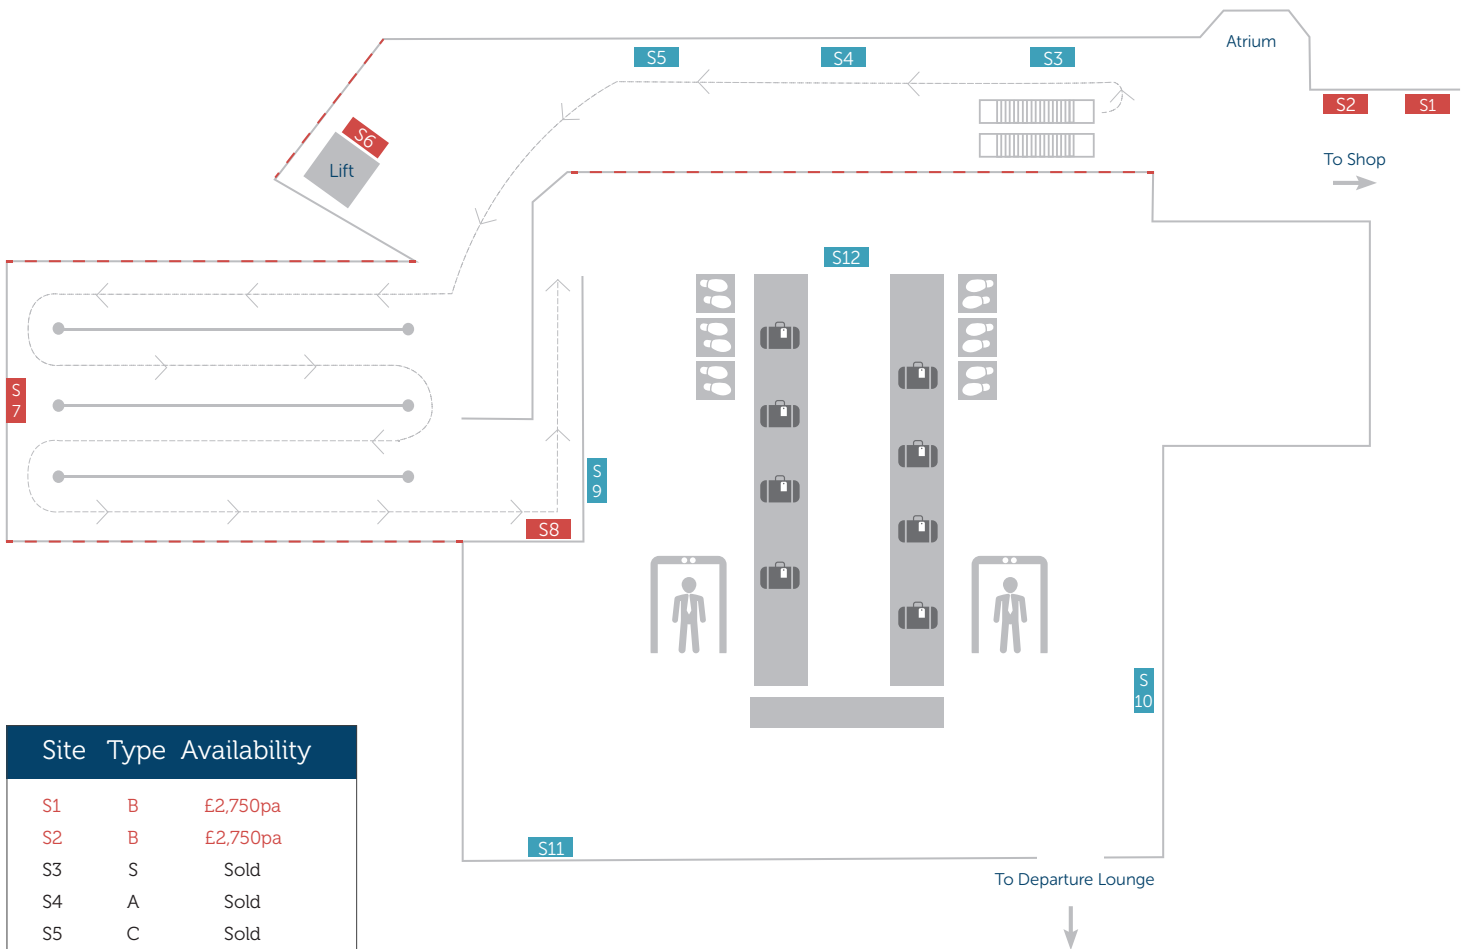

■ Sold ■ Available