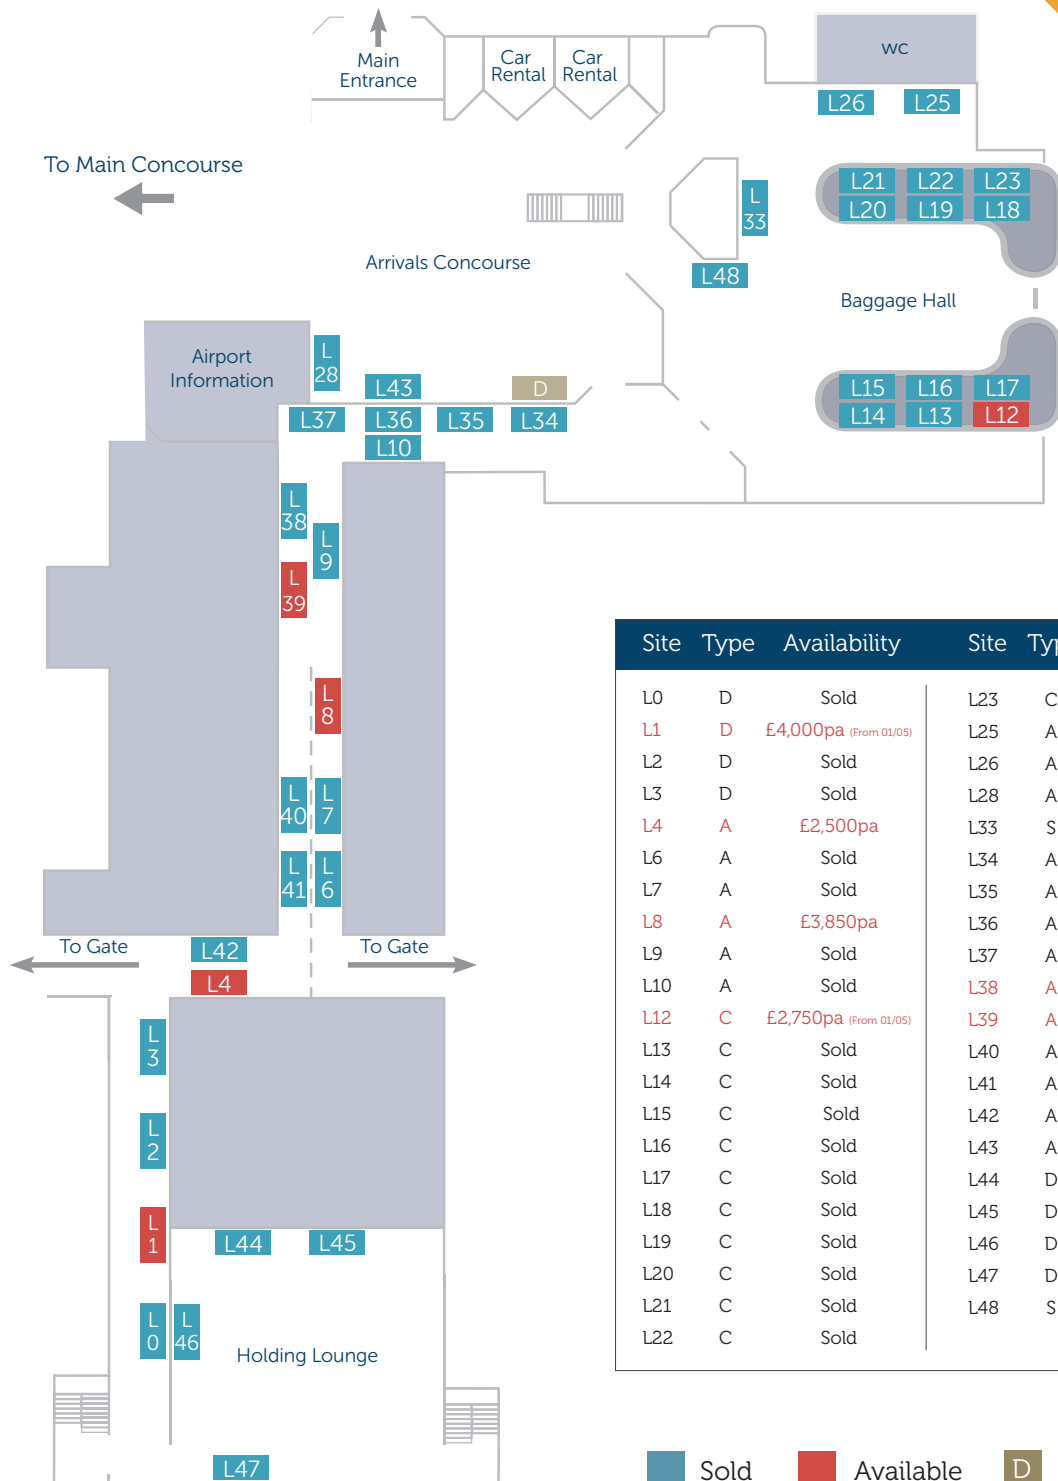

Ask us about digital opportunities too!

Lightbox sizes (w x h)	
A	2438mm x 762mm
A1	762mm x 2438mm
B	969mm x 1477mm
S	Special sizes - please ask

For further information and production specifications please contact us on **01624 620440** or hello@isleofmanadvertising.com

All prices quoted do not include VAT. E&OE. Issued 28/02/19
* Passenger figures supplied by Isle of Man Department of Infrastructure

Isle of Man Airport Advertising

Arrivals

Lightbox sizes (w x h)

- A 2438mm x 762mm
- C 1041mm x 1549mm
- D 2488mm x 812mm
- S Special sizes - please ask

Site	Type	Availability	Site	Type	Availability
L0	D	Sold	L23	C	Sold
L1	D	£4,000pa (From 01/05)	L25	A	Sold
L2	D	Sold	L26	A	Sold
L3	D	Sold	L28	A	Sold
L4	A	£2,500pa	L33	S	Sold
L6	A	Sold	L34	A	Sold
L7	A	Sold	L35	A	Sold
L8	A	£3,850pa	L36	A	Sold
L9	A	Sold	L37	A	Sold
L10	A	Sold	L38	A	£4,000pa (From 01/04)
L12	C	£2,750pa (From 01/05)	L39	A	£3,850pa (From 01/05)
L13	C	Sold	L40	A	Sold
L14	C	Sold	L41	A	Sold
L15	C	Sold	L42	A	Sold
L16	C	Sold	L43	A	Sold
L17	C	Sold	L44	D	Sold
L18	C	Sold	L45	D	Sold
L19	C	Sold	L46	D	Sold
L20	C	Sold	L47	D	Sold
L21	C	Sold	L48	S	Sold
L22	C	Sold			

Isle of Man Airport Advertising

Security Area

■ Sold ■ Available

Site	Type	Availability
S1	B	£2,750pa
S2	B	£2,750pa
S3	S	Sold
S4	A	Sold
S5	C	Sold
S6	C	Sold
S10	S	Sold
S11	C	Sold
S12	S	Sold

Lightbox sizes (w x h)	
A	2438mm x 762mm
B	969mm x 1477mm
C	1041mm x 1549mm
S	Special sizes - please ask