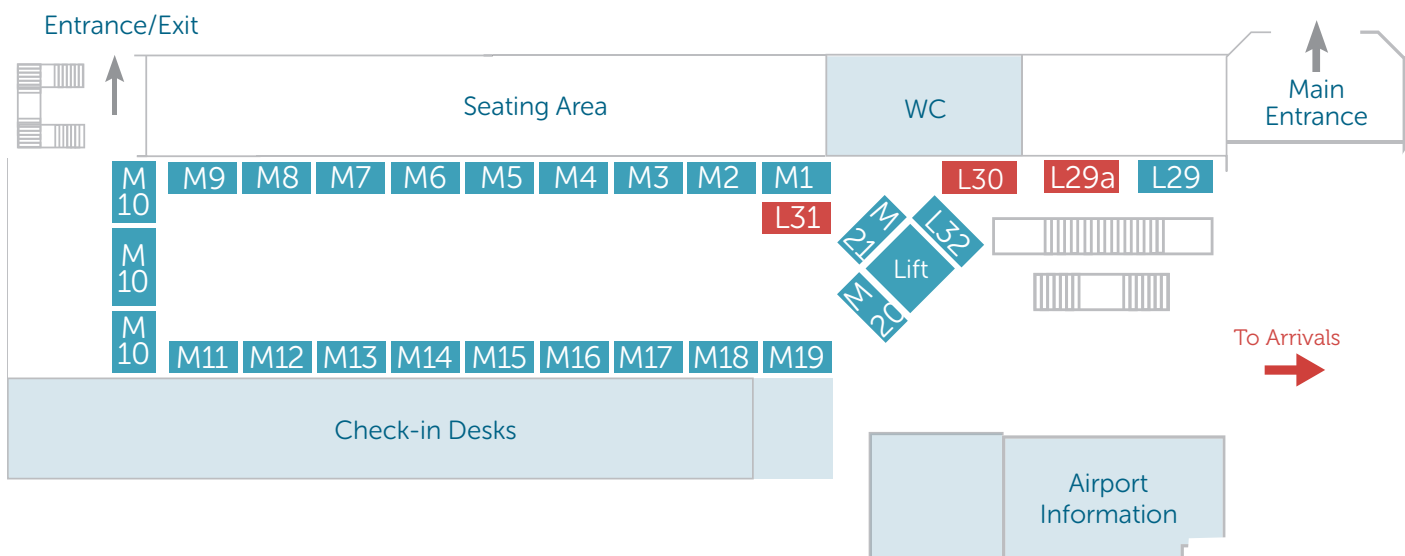

Main Concourse

Site	Type	Availability	Site	Type	Availability
M1	A	M1 - M19 Package Sold	M16	A	
M2	A		M17	A	
M3	A		M18	A	
M4	A		M19	A	Sold
M5	A		M10	Sx3	Sold
M6	A		M20	A1	Sold
M7	A		M21	A1	Sold
M8	A		Lift shaft & pillars		Under offer
M9	A		L29	B	Sold
M11	A		L29a	B	£2,500pa
M12	A		L30	B	£2,500pa
M13	A		L31	B	£2,500pa
M14	A		L32	B	Sold
M15	A				

Lightbox sizes (w x h)	
A	2438mm x 762mm
A1	762mm x 2438mm
B	969mm x 1477mm
S	Special sizes - please ask

■ Sold ■ Available

For further information and production specifications please contact us on **01624 620440** or hello@isleofmanadvertising.com

■ Sold ■ Available

D Digital Screen

Lightbox sizes (w x h)	
A	2438mm x 762mm
B	969mm x 1477mm
C	1041mm x 1549mm
S	Special sizes - please ask

For further information and production specifications please contact us on **01624 620440** or hello@isleofmanadvertising.com

■ Sold ■ Available

Exit road sites

Site	Type	Availability
X1	E1	Sold
X2	E1	Sold
X3	E1	Sold
X4	E1	Sold
X5	E1	Sold

■ Sold ■ Available

Lightbox sizes (w x h)

E1	2420mm x 740mm
E2	2985mm x 888mm
E3	3290mm x 1010mm