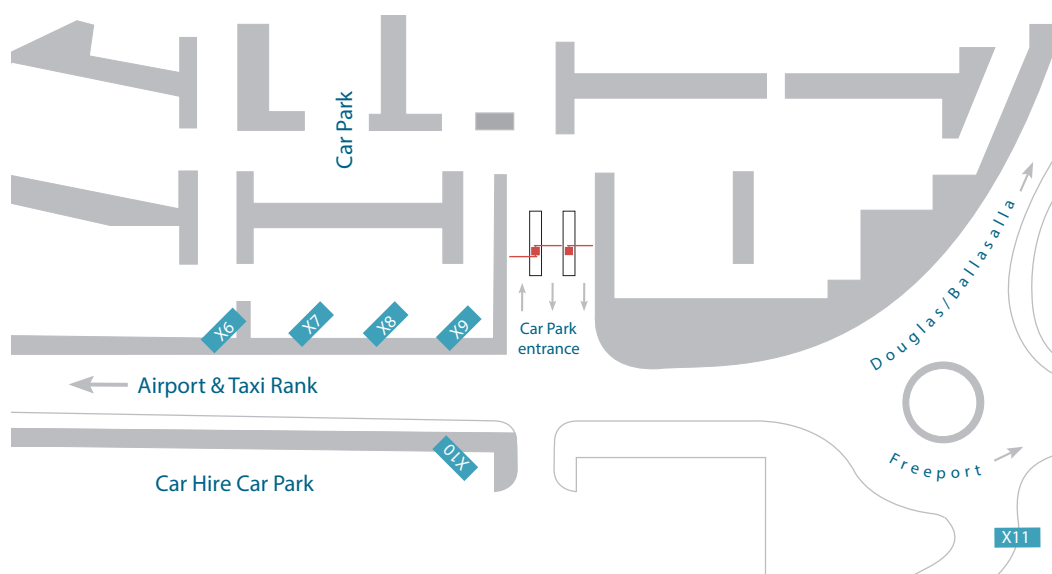

Exterior Sites

Entry road sites

Site	Type	Availability
X6	E2	Sold
X7	E2	Sold
X8	E2	Sold
X9	E2	Sold
X10	E2	Sold
X11	E3	Sold

■ Sold ■ Available

Exit road sites

Site	Type	Availability
X1	E1	Sold
X2	E1	Sold
X3	E1	Sold
X4	E1	Sold
X5	E1	Sold

■ Sold ■ Available