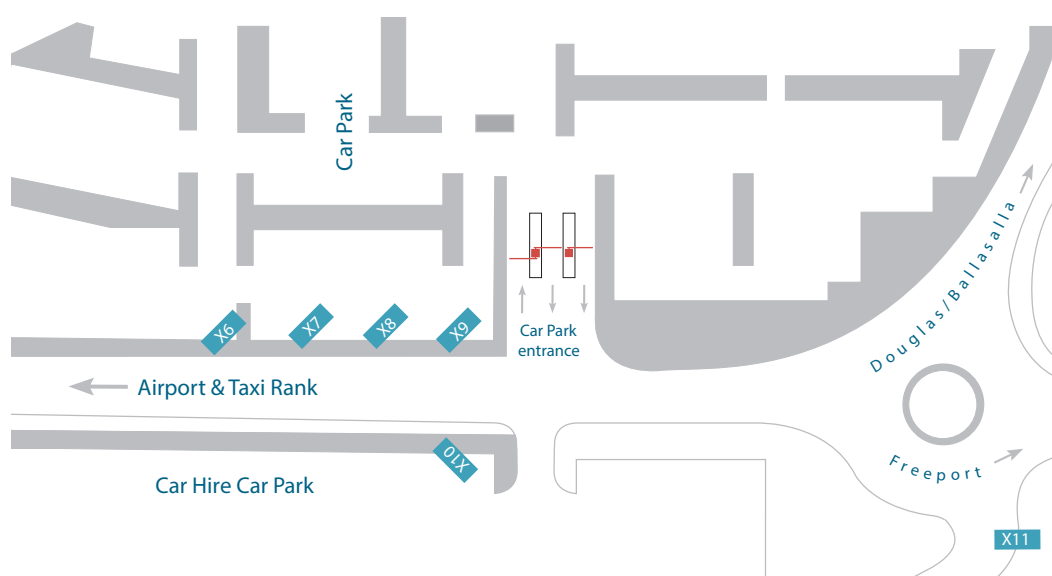

Exterior Sites

Entry road sites

Site	Type	Availability
X6	E2	Sold
X7	E2	Sold
X8	E2	Sold
X9	E2	Sold
X10	E2	Sold
X11	E3	Sold

■ Sold ■ Available

Exit road sites

Site	Type	Availability
X1	E1	Sold
X2	E1	Sold
X3	E1	Sold
X4	E1	Sold
X5	E1	Sold

■ Sold ■ Available