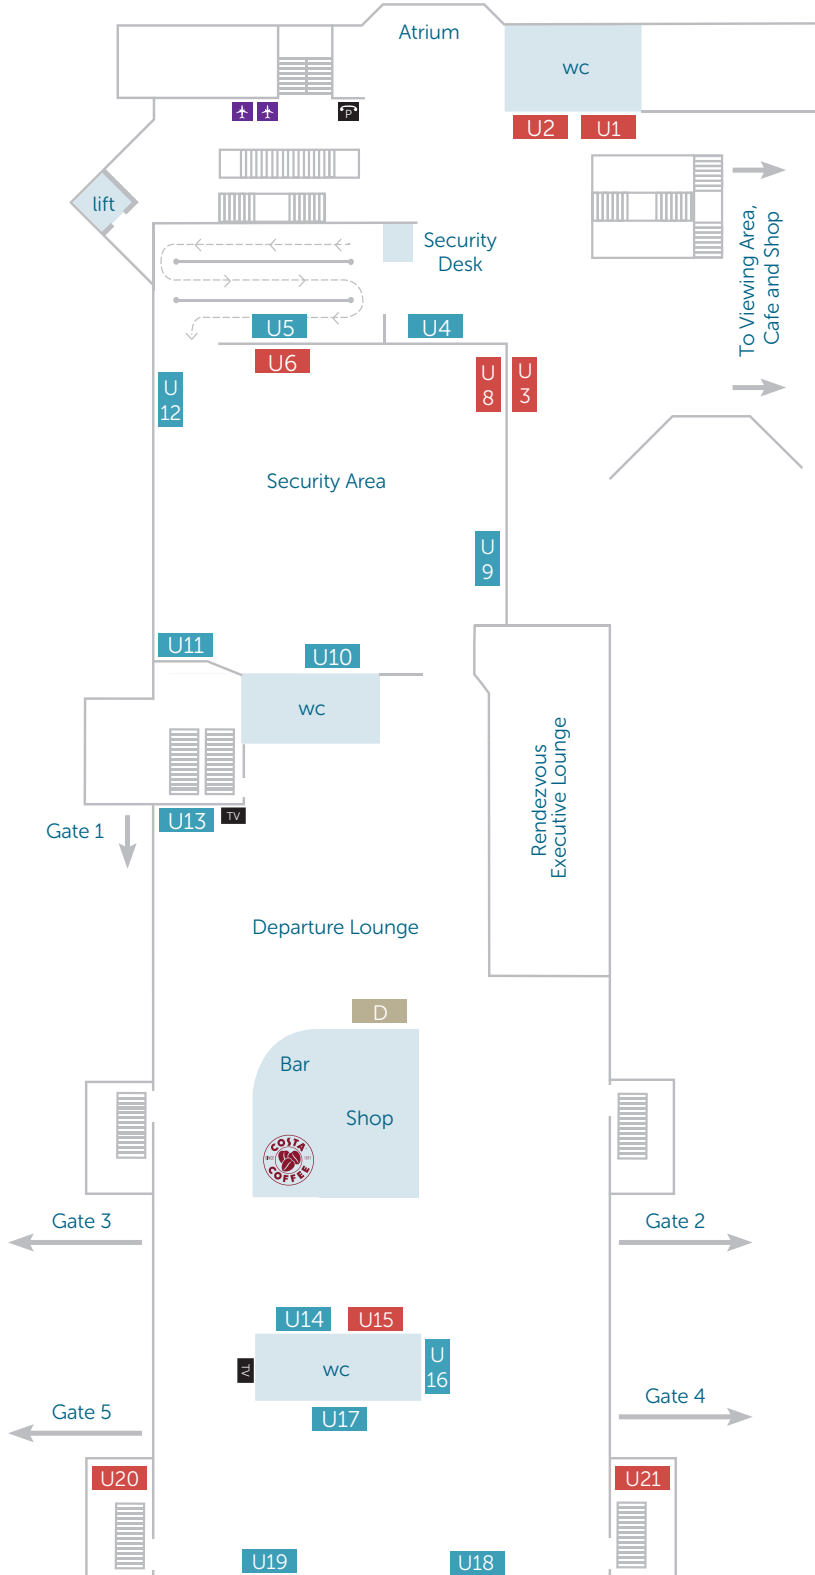

Isle of Man Airport Advertising

Departures

Site	Type	Availability
U1	B	£2,750pa
U2	B	£2,750pa
U3	A	£3,000pa
U4	S	Sold
U5	A	Sold
U6	A	£3,500pa
U8	A	£3,750pa
U9	S	Sold
U10	S	Sold
U11	C	Sold
U12	C	Sold
U13	C	Sold
U14	C	Sold
U15	C	£3,000pa
U16	A	Sold
U17	S	Sold
U18	S	Sold
U19	S	Sold
U20	S	Package £6,000pa
U21	S	

■ Sold ■ Available

D Digital Screen

Lightbox sizes (w x h)	
A	2438mm x 762mm
B	969mm x 1477mm
C	1041mm x 1549mm
S	Special sizes - please ask

For further information and production specifications please contact us on **01624 620440** or hello@isleofmanadvertising.com

All prices quoted do not include VAT. E&OE. Issued 22/09/17