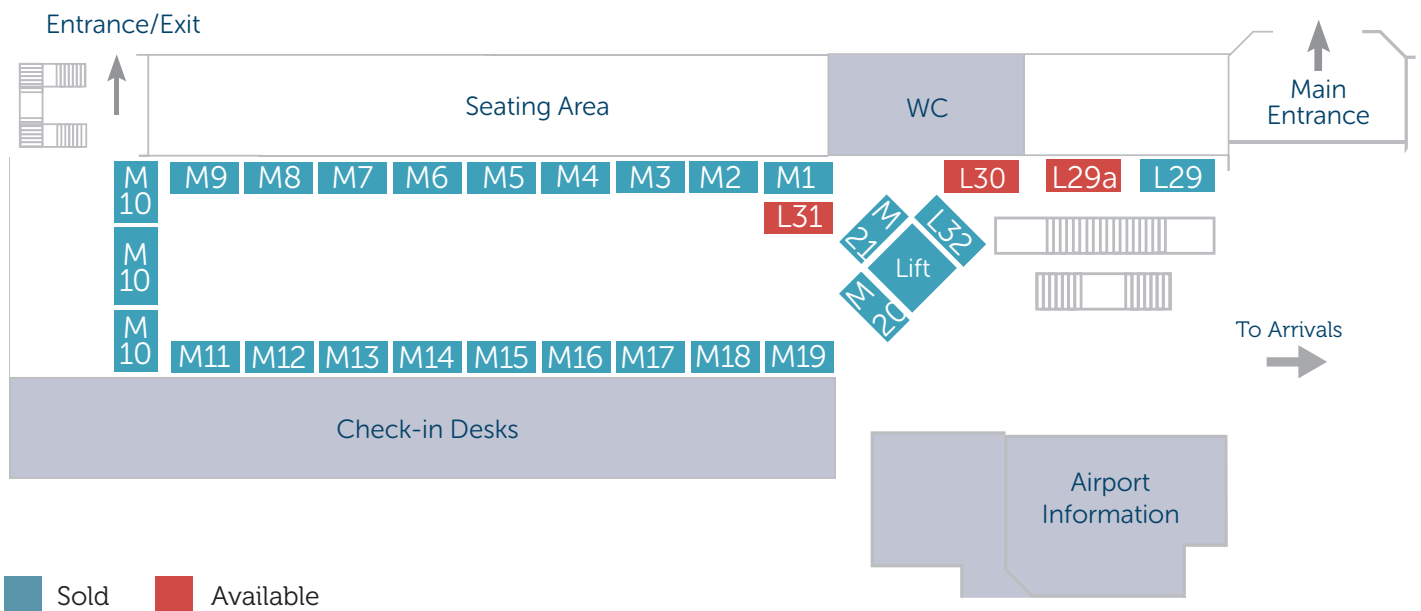

Main Concourse

■ Sold ■ Available

Site	Type	Availability	Site	Type	Availability
M1	A	M1 - M19 Package Sold	M16	A	Under offer
M2	A		M17	A	
M3	A		M18	A	
M4	A		M19	A	Sold
M5	A		M10	Sx3	Sold
M6	A		M20	A1	Sold
M7	A		M21	A1	Sold
M8	A		Lift shaft	S	Under offer
M9	A		L29	B	Sold
M11	A		L29a	B	£2,500pa
M12	A		L30	B	£2,500pa
M13	A		L31	B	£2,500pa
M14	A		L32	B	Sold
M15	A				

Ask us about digital opportunities too!

Lightbox sizes (w x h)	
A	2438mm x 762mm
A1	762mm x 2438mm
B	969mm x 1477mm
S	Special sizes - please ask

For further information and production specifications please contact us on **01624 620440** or hello@isleofmanadvertising.com

All prices quoted do not include VAT. E&OE. Issued 28/02/19
* Passenger figures supplied by Isle of Man Department of Infrastructure

Isle of Man Airport Advertising

Arrivals

Lightbox sizes (w x h)

- A 2438mm x 762mm
- C 1041mm x 1549mm
- D 2488mm x 812mm
- S Special sizes - please ask

Isle of Man Airport Advertising

Security Area

■ Sold ■ Available

Site	Type	Availability
S1	B	£2,750pa
S2	B	£2,750pa
S3	S	Sold
S4	A	Sold
S5	C	Sold
S6	C	Sold
S10	S	Sold
S11	C	Sold
S12	S	Sold

Lightbox sizes (w x h)	
A	2438mm x 762mm
B	969mm x 1477mm
C	1041mm x 1549mm
S	Special sizes - please ask