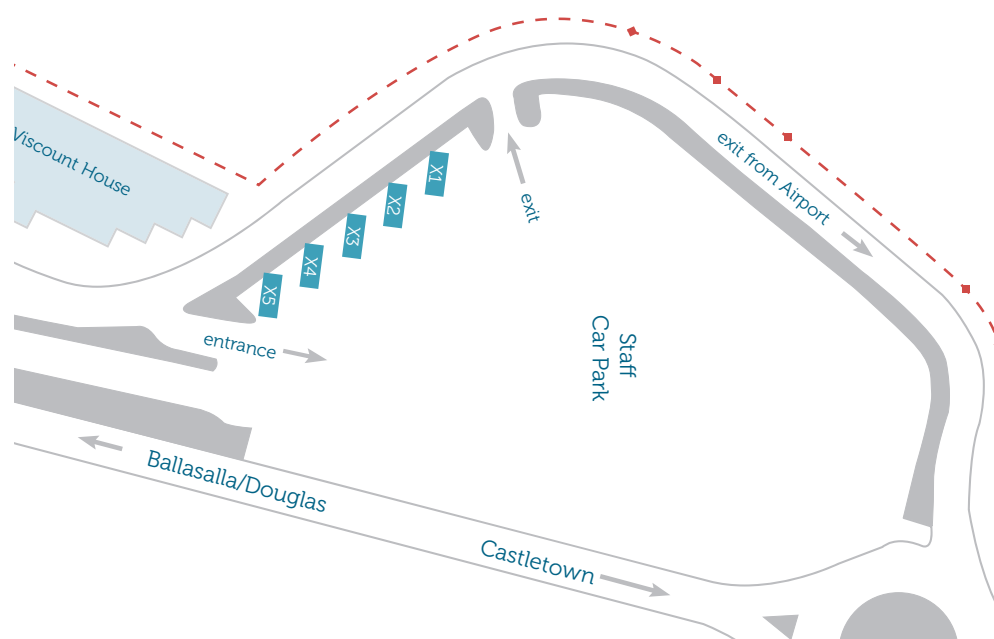

All prices quoted do not include VAT. E&OE. Issued 22/09/17

Isle of Man Airport Advertising

Exterior Sites

Entry road sites

Site	Type	Availability
X6	E2	Sold
X7	E2	Sold
X8	E2	Sold
X9	E2	Sold
X10	E2	Sold
X11	E3	Sold

■ Sold ■ Available

Exit road sites

Site	Type	Availability
X1	E1	Sold
X2	E1	Sold
X3	E1	Sold
X4	E1	Sold
X5	E1	Sold

■ Sold ■ Available

Lightbox sizes (w x h)

E1	2420mm x 740mm
E2	2985mm x 888mm
E3	3290mm x 1010mm