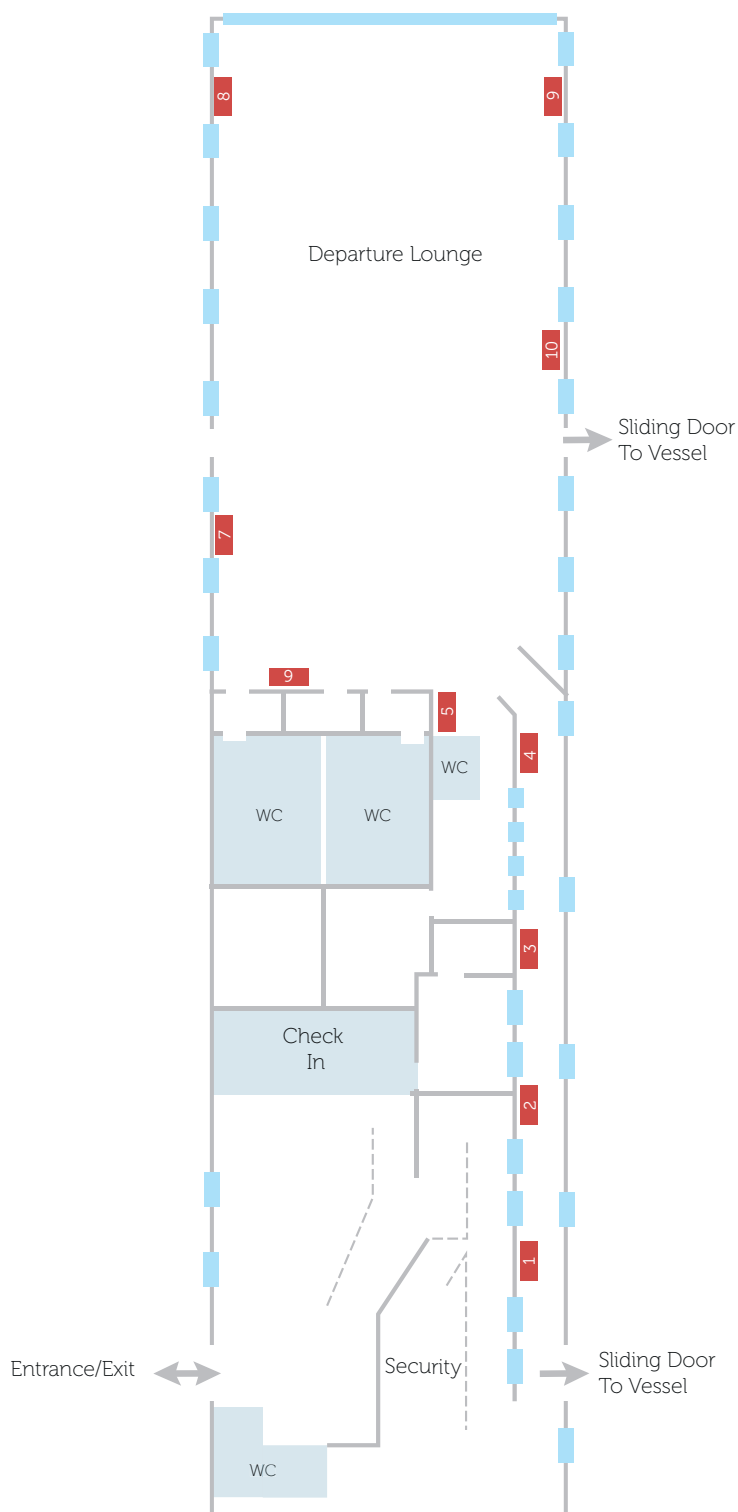

Isle of Man Steam Packet Company Sea Terminal Advertising - Liverpool

Passenger Terminal

Site	Type	Availability
1	P1	£750 ps
2	P1	£750 ps
3	P1	£750 ps
4	P2	£750 ps
5	P2	£750 ps
6	P1	£750 ps
7	P1	£750 ps
8	P1	£750 ps
9	P1	£750 ps
10	P1	£750 ps
Exterior Banner		£POA

Poster sizes (w x h)

P1 594mm x 841mm
P2 656mm x 956mm

■ Sold ■ Available

For further information and production specifications please contact us on **01624 620440** or sales@isleofmanadvertising.com

All prices quoted do not include VAT. E&OE. Issued 17/05/17