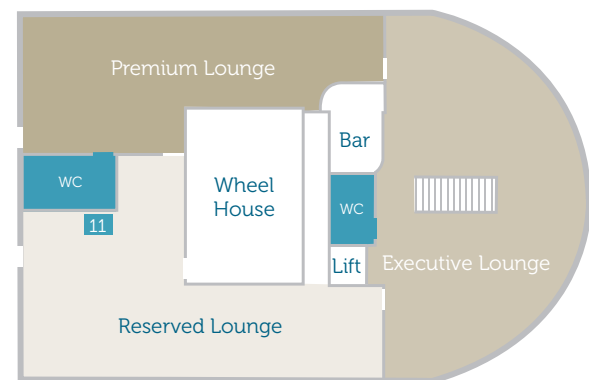

Both the Liverpool and Heysham Passenger Terminals offer interior static poster sites and exterior banner areas for advertising, all with flexible rental periods.

Manannan lower deck

Manannan upper deck

■ Sold
■ Available

Manannan Posters (w x h)

Site	Type	Availability
1	594 x 841	Sold
2	594 x 841	Sold
3	297 x 420	Sold
4	297 x 420	Sold
5	594 x 841	Sold
6	594 x 841	Sold
7	594 x 841	Sold
8	594 x 841	Sold
9	1457 x 557	£1,200ps Available from 25/06/17
10	594 x 841	Sold
11	1457 x 557	Sold
12	297 x 420	£720ps Available from 25/06/17
14	297 x 420	£720ps Available from 25/06/17
15	297 x 420	£720ps Available from 25/06/17
16	297 x 420	£720ps
17	1457 x 557	£720ps Available from 25/06/17
WC	210 x 297	Sold

ps = per season

Manannan Lounges

Location	Availability
Executive Lounge	Sold
Premium Lounge	Sold

Ben-my-Chree Posters (w x h)

Site	Type	Availability
WC	210 x 297	Sold

Ben-my-Chree Lounges

Location	Availability
Executive Lounge	Sold
Premium Lounge	Sold

Passenger Terminal

Site	Type	Availability
1	P2	£1440 pa
2	P2	£1440 pa
3	P2	£1440 pa
4	P2	£1200 pa
5	P2	£1200 pa
6	P2	£1200 pa
Exterior x 10	Banner	£POA

■ Sold
 ■ Available

Poster sizes (w x h)	
P2	656mm x 956mm
Banner	4000mm x 1000mm