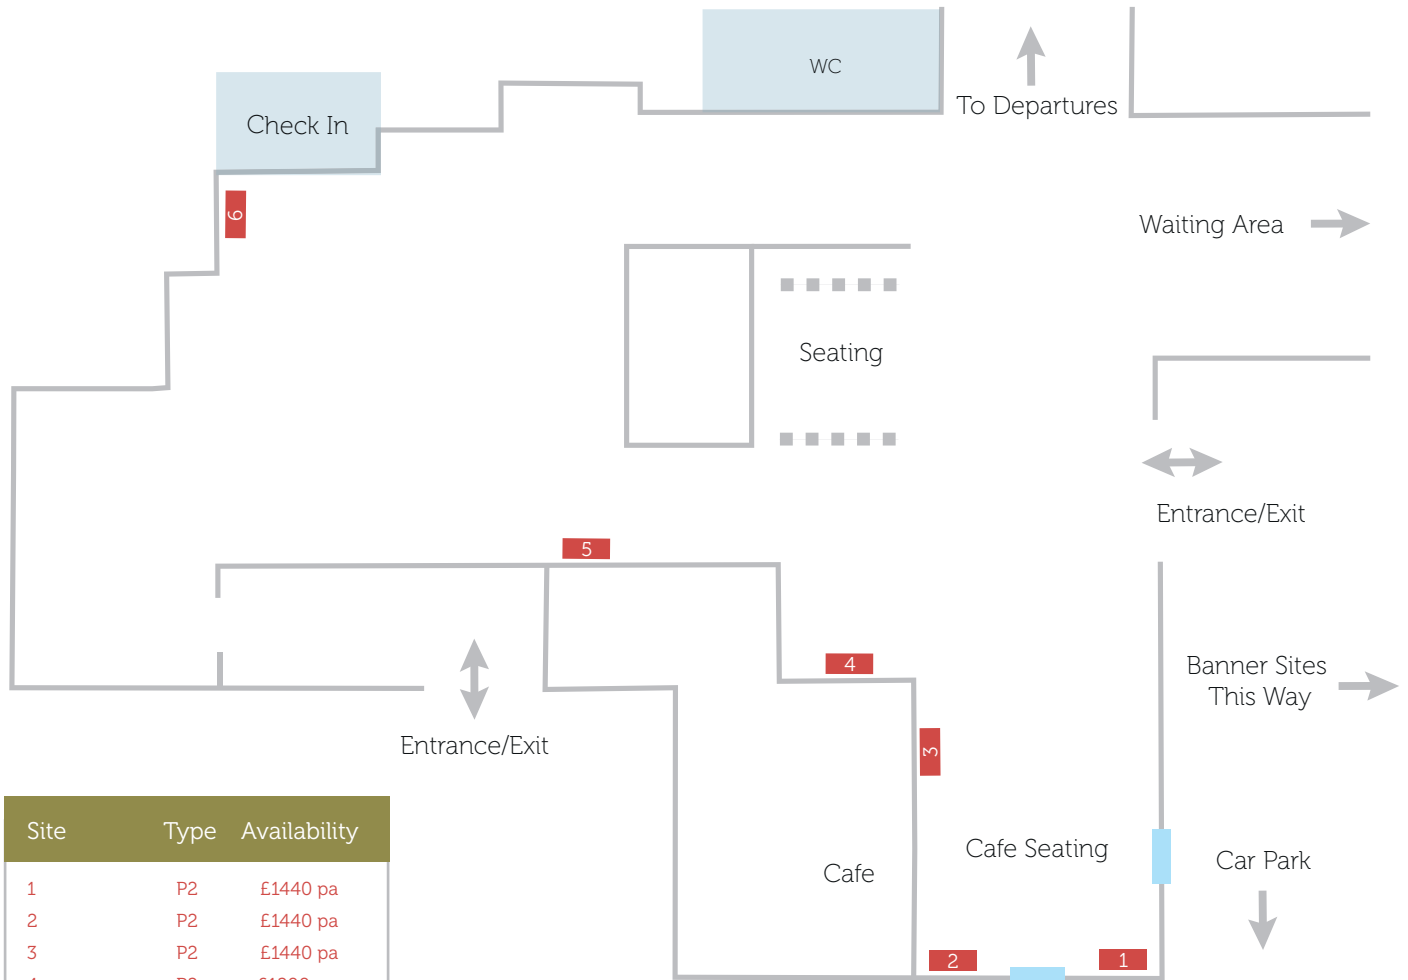

Passenger Terminal

Site	Type	Availability
1	P2	£1440 pa
2	P2	£1440 pa
3	P2	£1440 pa
4	P2	£1200 pa
5	P2	£1200 pa
6	P2	£1200 pa
Exterior x 10	Banner	£POA

■ Sold
■ Available

Poster sizes (w x h)	
P2	656mm x 956mm
Banner	4000mm x 1000mm

For further information and production specifications please contact us on **01624 620440** or sales@isleofmanadvertising.com

All prices quoted do not include VAT. E&OE. Issued 17/05/17