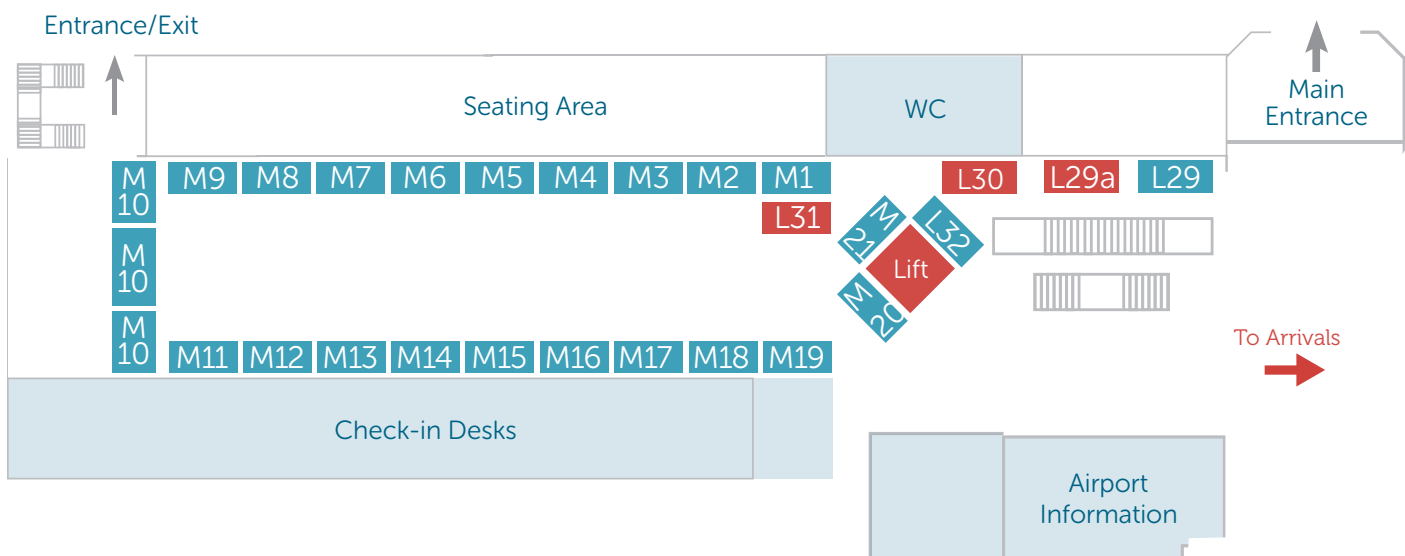

Main Concourse

Site	Type	Availability	Site	Type	Availability
M1	A		M16	A	
M2	A		M17	A	
M3	A		M18	A	
M4	A		M19	A	Sold
M5	A		M10	Sx3	Sold
M6	A		M20	A1	Sold
M7	A	M1 - M19 Package Sold	M21	A1	Sold
M8	A		Lift shaft & pillars		£4,000pa
M9	A		L29	B	Sold
M11	A		L29a	B	£2,500pa
M12	A		L30	B	£2,500pa
M13	A		L31	B	£2,500pa
M14	A		L32	B	Sold
M15	A				

Lightbox sizes (w x h)	
A	2438mm x 762mm
A1	762mm x 2438mm
B	969mm x 1477mm
S	Special sizes - please ask

■ Sold
■ Available

For further information and production specifications please contact us on **01624 620440** or sales@isleofmanadvertising.com

All prices quoted do not include VAT. E&OE. Issued 09/04/17
* Passenger figures supplied by Isle of Man Department of Infrastructure