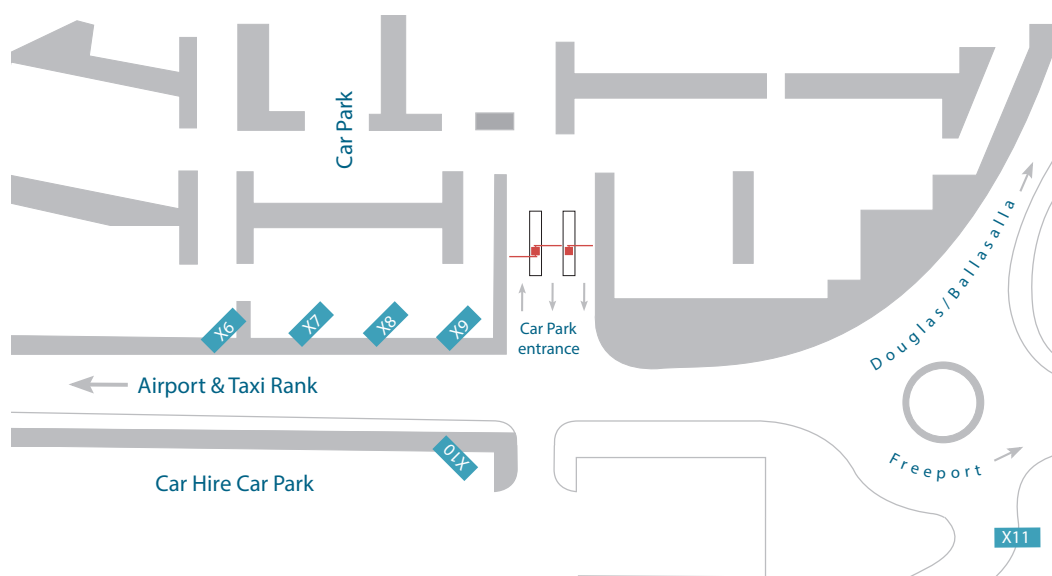

Exterior Sites

Entry road sites

Site	Type	Availability
X6	E2	Sold
X7	E2	Sold
X8	E2	Sold
X9	E2	Sold
X10	E2	Sold
X11	E3	Sold

■ Sold ■ Available

Exit road sites

Site	Type	Availability
X1	E1	Sold
X2	E1	Sold
X3	E1	Sold
X4	E1	Sold
X5	E1	Sold

■ Sold ■ Available